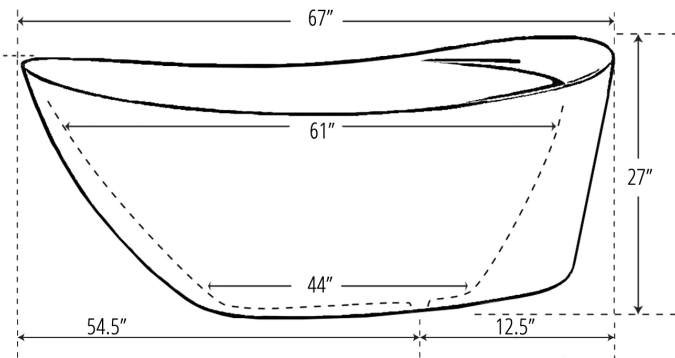

FIJI

FREESTANDING SOAKING TUB

FEATURES

- End Drain
- Acrylic with Fiberglass Reinforcement
- Contemporary Soaking Tub Design
- Integrated Tub Drain and Overflow
- Faucet can be mounted directly to Tub

DIMENSIONS

- 67" x 30" x 27"

COLORS/FINISHES

- Tub Color: White
- Finishes: White, Chrome, Brushed Nickel & Oil Rubbed Bronze

IMPORTANT:

Dimensions are nominal and may vary within range of tolerance established by CSA B45.5/IAMPO Z124