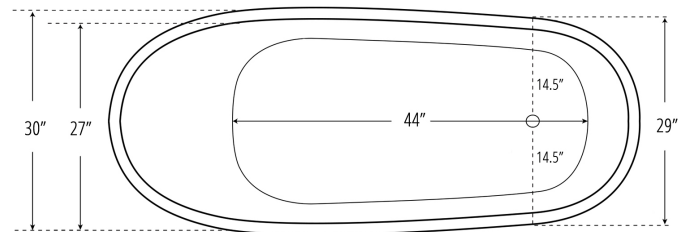

FIJI

FREESTANDING SOAKING TUB

FEATURES

- End Drain
- Acrylic with Fiberglass Reinforcement
- Contemporary Soaking Tub Design
- Integrated Tub Drain and Overflow
- Faucet can be mounted directly to Tub

DIMENSIONS

- 67" x 30" x 27"

COLORS/FINISHES

- Tub Color: White
- Finishes: White, Chrome, Brushed Nickel & Oil Rubbed Bronze

IMPORTANT:

Dimensions are nominal and may vary within range of tolerance established by CSA B45.5/IAMPO Z124