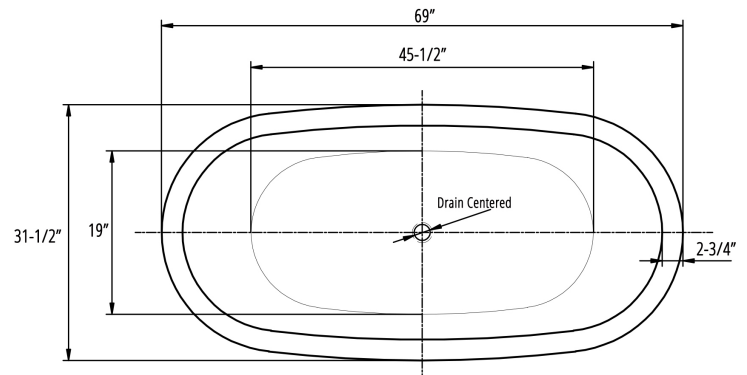

ROCKELLER

FREESTANDING SOAKING TUB

FEATURES

- Center Drain
- Acrylic with Fiberglass Reinforcement
- Contemporary Soaking Tub Design with Wide Tub Rim
- Requires Drain and Overflow Installation
- Tower or Wall Faucet Required

DIMENSIONS

- 69" x 31-1/2" x 24"

COLORS/FINISHES

- Tub Color: White
- Finishes: Chrome

IMPORTANT:

Dimensions are nominal and may vary within range of tolerance established by CSA B45.5/IAMPO Z124