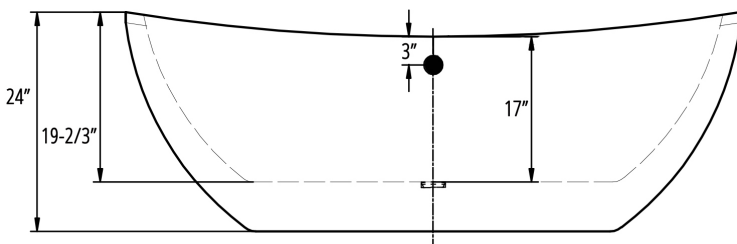

ROCKELLER

FREESTANDING SOAKING TUB

FEATURES

- Center Drain
- Acrylic with Fiberglass Reinforcement
- Contemporary Soaking Tub Design with Wide Tub Rim
- Requires Drain and Overflow Installation
- Tower or Wall Faucet Required

DIMENSIONS

- 69" x 31-1/2" x 24"

COLORS/FINISHES

- Tub Color: White
- Finishes: Chrome

IMPORTANT:

Dimensions are nominal and may vary within range of tolerance established by CSA B45.5/IAMPO Z124