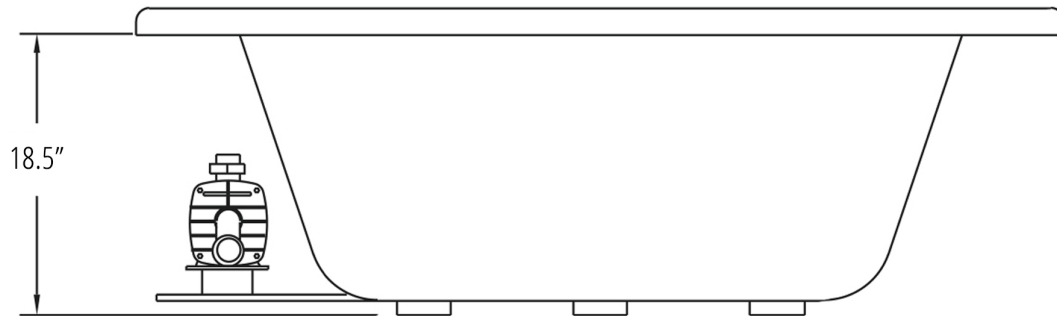

ROUGH IN: 53" x 53" x 20"
DECK CUT-OUT: 53" x 53"
FINISHED DECK HEIGHT: 20"

MATERIAL: Acrylic
TUB FLOOR: Slip-Resistant
WATER CAPACITY: 70 Gallons
OVERFLOW HOLE: Un-drilled. Overflow hole drilled upon request
SET IN MORTAR?: Yes, 3" sand mix mortar/concrete set required

Two Person Bath

Carver Tubs
 3303 Main Street
 Grandview, MO 64030

BATHTUB DIMENSIONS: 55" x 55" x 18.5"

ROUGH IN: 53" x 53" x 20"

DECK CUT-OUT: 53" x 53"

FINISHED DECK HEIGHT: 20"

MATERIAL: Acrylic

TUB FLOOR: Slip-Resistant