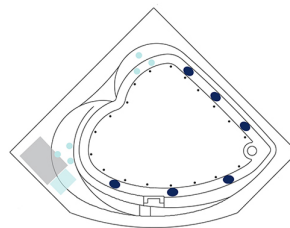

Air Bathtub

6 Jet Bathtub

12 Jet Bathtub

14 Jet Bathtub

Combo Bathtub

LEGEND

- M** MOTOR
- B** AIR BLOWER
- AIR JET
- LG DIRECTIONAL JET
- SM BACK JET

BATHTUB DIMENSIONS: 55" x 55" x 18.5"

ROUGH IN: 53" x 53" x 20"
DECK CUT-OUT: 53" x 53"
FINISHED DECK HEIGHT: 20"

MATERIAL: Acrylic
TUB FLOOR: Slip-Resistant
WATER CAPACITY: 70 Gallons
OVERFLOW HOLE: Un-drilled. Overflow hole drilled upon request
SET IN MORTAR?: Yes, 3" sand mix mortar/concrete set required

Two Person Bath

Carver Tubs
 3303 Main Street
 Grandview, MO 64030

BATHTUB DIMENSIONS: 55" x 55" x 18.5"

ROUGH IN: 53" x 53" x 20"

DECK CUT-OUT: 53" x 53"

FINISHED DECK HEIGHT: 20"

MATERIAL: Acrylic

TUB FLOOR: Slip-Resistant

Two Person Bath

Carver Tubs
3303 Main Street
Grandview, MO 64030