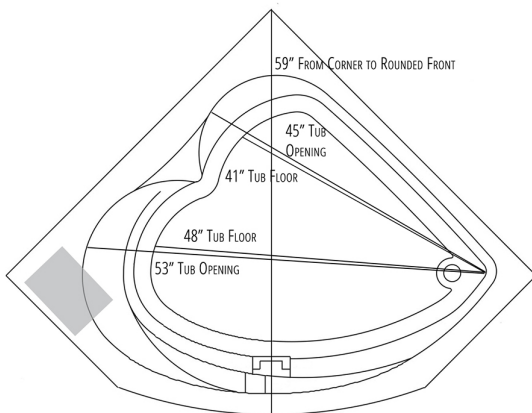

ROUGH IN: 53" x 53" x 20"
DECK CUT-OUT: 53" x 53"
FINISHED DECK HEIGHT: 20"

MATERIAL: Acrylic
TUB FLOOR: Slip-Resistant
WATER CAPACITY: 70 Gallons
OVERFLOW HOLE: Un-drilled. Overflow hole drilled upon request
SET IN MORTAR?: Yes, 3" sand mix mortar/concrete set required

Two Person Bath

Carver Tubs
 3303 Main Street
 Grandview, MO 64030

BATHTUB DIMENSIONS: 55" x 55" x 18.5"

ROUGH IN: 53" x 53" x 20"

DECK CUT-OUT: 53" x 53"

FINISHED DECK HEIGHT: 20"

MATERIAL: Acrylic

TUB FLOOR: Slip-Resistant