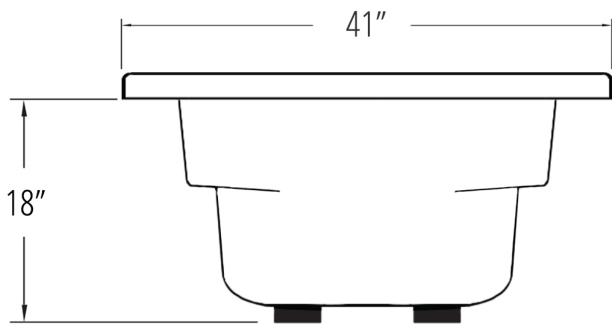

Air Bathtub

6 Jet Bathtub

12 Jet Bathtub

14 Jet Bathtub

Combo Bathtub

**LEGEND**

- M** MOTOR
- B** AIR BLOWER
- AIR JET
- LG DIRECTIONAL JET
- SM BACK JET

**BATHTUB DIMENSIONS: 69" x 41" x 18"**

**ROUGH IN:** 66" x 38" x 20"  
**DECK CUT-OUT:** Template Available upon request  
**FINISHED DECK HEIGHT:** 20"

**MATERIAL:** Acrylic  
**TUB FLOOR:** Slip-Resistant  
**WATER CAPACITY:** 77 Gallons  
**OVERFLOW HOLE:** Un-drilled. Overflow hole drilled upon request  
**SET IN MORTAR?:** Yes, 3" sand mix mortar/concrete set required

Carver Tubs  
 3303 Main Street  
 Grandview, MO 64030

**BATHTUB DIMENSIONS:** 69" x 41" x 18"

**ROUGH IN:** 66" x 38" x 20"

**DECK CUT-OUT:** Template Available upon request

**FINISHED DECK HEIGHT:** 20"