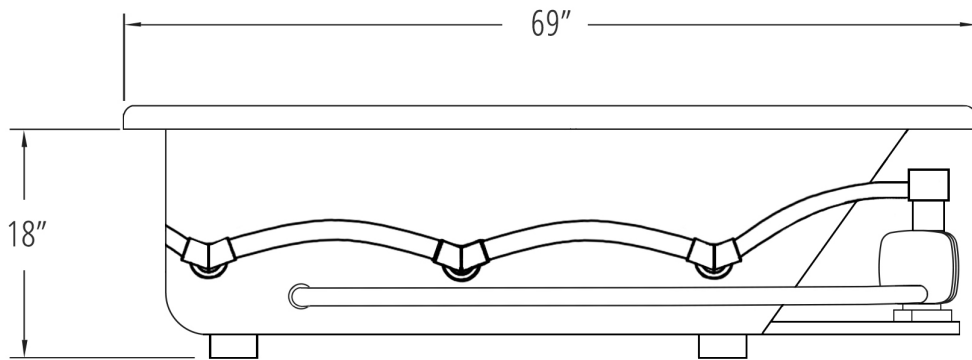

Air Bathtub

6 Jet Bathtub

12 Jet Bathtub

14 Jet Bathtub

Combo Bathtub

**LEGEND**

- M** MOTOR
- B** AIR BLOWER
- AIR JET
- LG DIRECTIONAL JET
- SM BACK JET

**BATHTUB DIMENSIONS: 69" x 41" x 18"**

**ROUGH IN:** 66" x 38" x 20"  
**DECK CUT-OUT:** Template Available upon request  
**FINISHED DECK HEIGHT:** 20"

**MATERIAL:** Acrylic  
**TUB FLOOR:** Slip-Resistant  
**WATER CAPACITY:** 77 Gallons  
**OVERFLOW HOLE:** Un-drilled. Overflow hole drilled upon request  
**SET IN MORTAR?:** Yes, 3" sand mix mortar/concrete set required

**MOTOR INSTALLATION:** Mounted under backrest  
*Motor Does not breach Tub's L x W Dimensions*

**ELECTRICAL REQUIREMENTS:**  
 Carver requires one (1) 20 AMP dedicated GFCI Breaker for each power supply provided with the bathtub

Carver Tubs  
 3303 Main Street  
 Grandview, MO 64030

**BATHTUB DIMENSIONS:** 69" x 41" x 18"

**ROUGH IN:** 66" x 38" x 20"

**DECK CUT-OUT:** Template Available upon request

**FINISHED DECK HEIGHT:** 20"