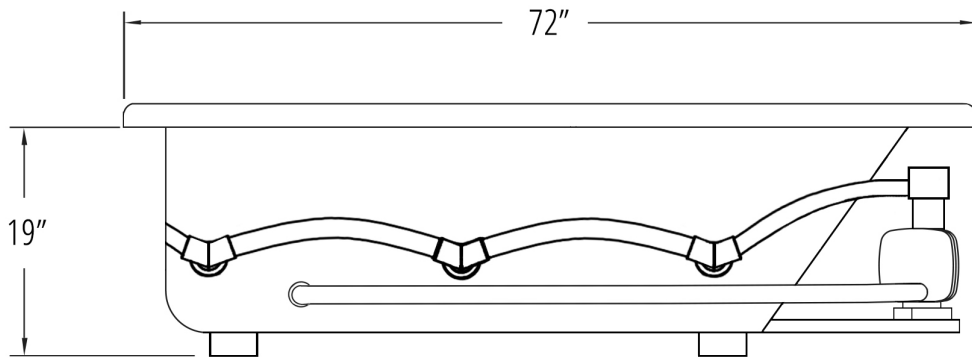

Two Person Bath

Carver Tubs  
3303 Main Street  
Grandview, MO 64030

**BATHTUB DIMENSIONS:**

**72" x 42" x 19"**

**ROUGH IN:** 69" x 39" x 20"

**DECK CUT-OUT:** 69" x 39"

**FINISHED DECK HEIGHT:** 20"

**MATERIAL:** Acrylic