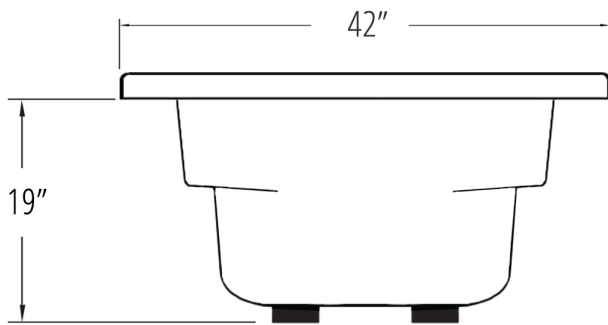

### BATH TUB DIMENSIONS:

**72" x 42" x 19"**

**ROUGH IN:** 69" x 39" x 20"

**DECK CUT-OUT:** 69" x 39"

**FINISHED DECK HEIGHT:** 20"

**MATERIAL:** Acrylic

**TUB FLOOR:** Slip-Resistant

**WATER CAPACITY:** 75 Gallons

Two Person Bath

Carver Tubs  
3303 Main Street  
Grandview, MO 64030

**BATHTUB DIMENSIONS:**

**72" x 42" x 19"**

**ROUGH IN:** 69" x 39" x 20"

**DECK CUT-OUT:** 69" x 39"

**FINISHED DECK HEIGHT:** 20"

**MATERIAL:** Acrylic