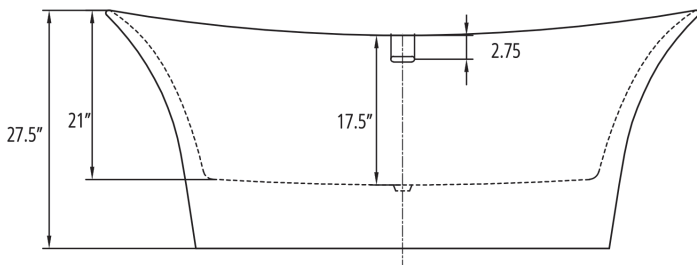

IMPORTANT:

Dimensions are nominal and may vary within range of tolerance established by CSA B45.5/IAMPOZ124