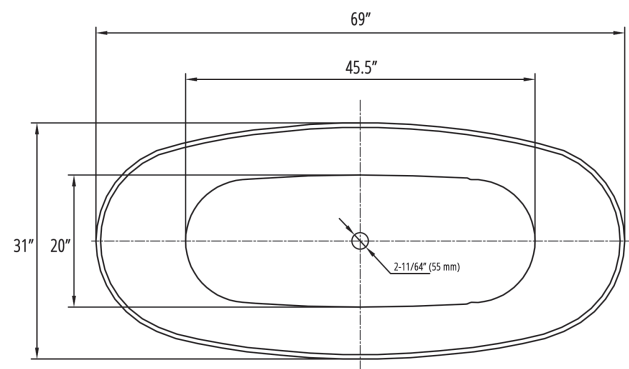

### DIMENSIONS

- 69" L x 31" W x 27.5" H

### IMPORTANT:

Dimensions are nominal and may vary within range of tolerance established by CSA B45.5/IAMPOZ124