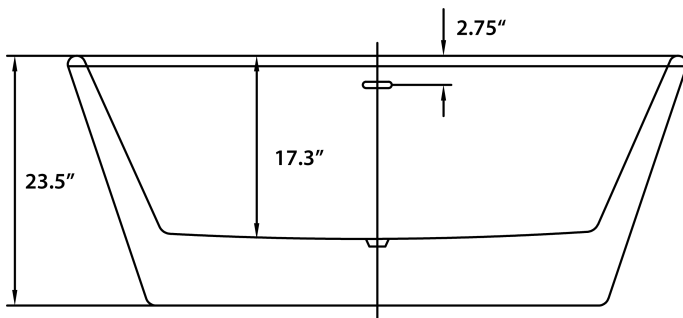

DESTINY

FREESTANDING SOAKING TUB

FEATURES

- Center Drain
- Acrylic with Fiberglass Reinforcement
- Contemporary Soaking Tub Design
- Integrated Tub Drain and Overflow
- Drop In Drain Compatible

DIMENSIONS

- 59" L x 27.5" W x 27.5" H

COLORS/FINISHES

- Tub Color: White
- Finishes: White, Chrome, Brushed Nickel, & Oil Rubbed Bronze

IMPORTANT:

Dimensions are nominal and may vary within range of tolerance established by CSA B45.5/IAMPOZ124