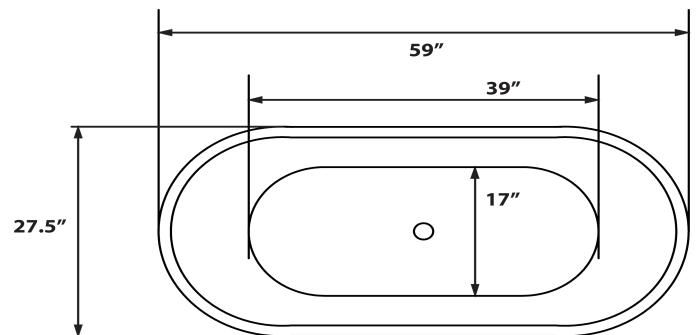

DESTINY

FREESTANDING SOAKING TUB

FEATURES

- Center Drain
- Acrylic with Fiberglass Reinforcement
- Contemporary Soaking Tub Design
- Integrated Tub Drain and Overflow
- Drop In Drain Compatible

DIMENSIONS

- 59" L x 27.5" W x 27.5" H

COLORS/FINISHES

- Tub Color: White
- Finishes: White, Chrome, Brushed Nickel, & Oil Rubbed Bronze

IMPORTANT:

Dimensions are nominal and may vary within range of tolerance established by CSA B45.5/IAMPOZ124