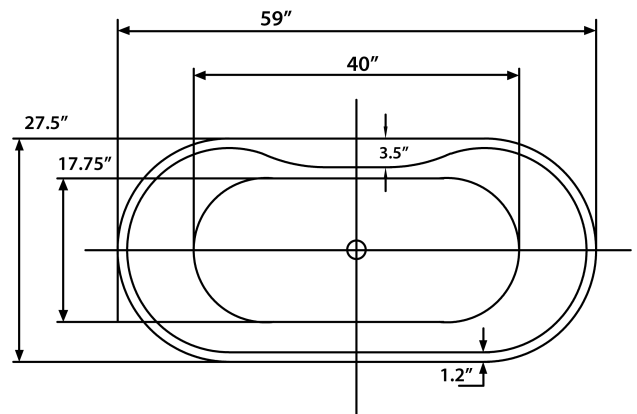

REFLECTION I

FREESTANDING SOAKING TUB

FEATURES

- Center Drain
- Acrylic with Fiberglass Reinforcement
- Contemporary Soaking Tub Design
- Integrated Tub Drain and Overflow
- Deck-Mount Faucet Capability
- Drop In Drain Compatible

DIMENSIONS

- 59" L x 31.5" W x 23.5" H

COLORS/FINISHES

- Tub Color: White
- Finishes: White, Chrome, Brushed Nickel, & Oil Rubbed Bronze

IMPORTANT:

Dimensions are nominal and may vary within range of tolerance established by CSA B45.5/IAMPOZ124