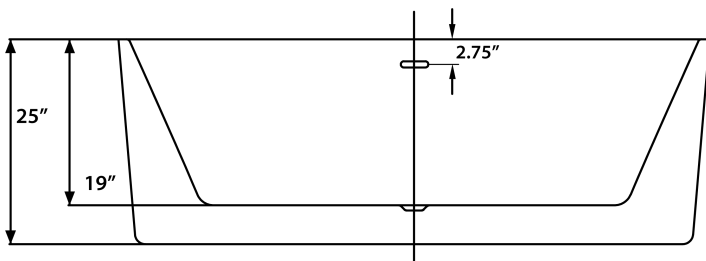

REFLECTION I

FREESTANDING SOAKING TUB

FEATURES

- Center Drain
- Acrylic with Fiberglass Reinforcement
- Contemporary Soaking Tub Design
- Integrated Tub Drain and Overflow
- Deck-Mount Faucet Capability
- Drop In Drain Compatible

DIMENSIONS

- 59" L x 31.5" W x 23.5" H

COLORS/FINISHES

- Tub Color: White
- Finishes: White, Chrome, Brushed Nickel, & Oil Rubbed Bronze

IMPORTANT:

Dimensions are nominal and may vary within range of tolerance established by CSA B45.5/IAMPOZ124