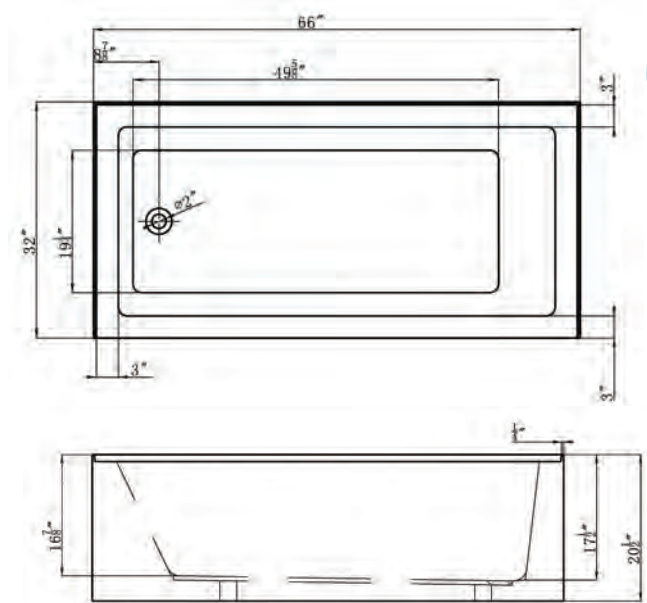

# ALL6632 Alcove Soaking Tub

**Bathtub Dimensions:** 66" L x 32" W x 20.5" H  
**Drain Location:** End  
**Drain/Overflow:** Integrated  
**Material:** Acrylic

Deck-Mount Faucet Capability

Drain & Overflow Color Finishes