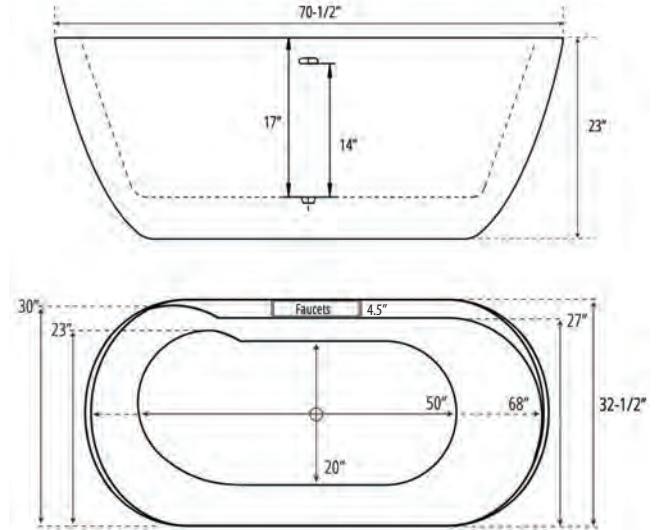

Amur 70" Freestanding Soaking Tub

Bathtub Dimensions: 70.5" L x 32.5" W x 23" H

Drain Location: Center
Drain/Overflow: Integrated
Material: Acrylic

Compatible Features

Drain & Overflow Color Finishes