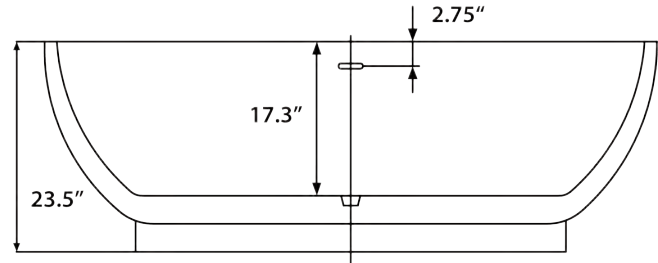

Trinity 69" Freestanding Soaking Tub

Bathtub Dimensions: 69" L x 31" W x 23.5" H

Drain Location: Center
Drain/Overflow: Integrated
Material: Acrylic

Compatible Features

Drain & Overflow Color Finishes