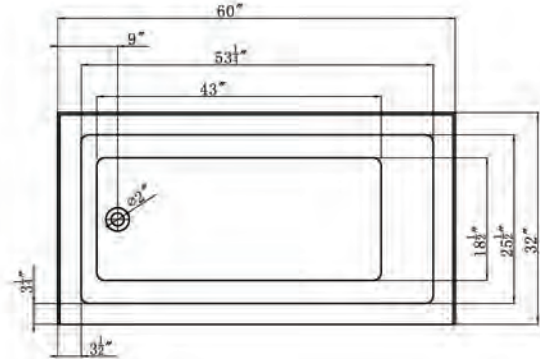

# ALL6032 Alcove Soaking Tub

**Bathtub Dimensions:** 60" L x 32" W x 21.75" H  
**Drain Location:** End  
**Drain/Overflow:** Integrated  
**Material:** Acrylic

Deck-Mount Faucet Capability

Drain & Overflow Color Finishes