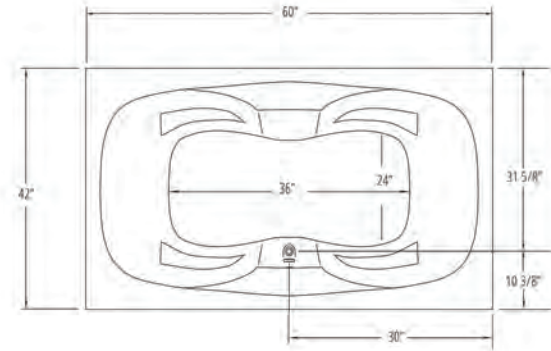

AR6042 Drop In Soaking Bathtub

Bathtub Dimensions:	60" x 42" x 20.5"
Rough In:	58" x 39" x 22"
Deck Cut-Out:	58" x 39"
Finished Deck Height:	22"
Drain Location:	Center Drain
Material:	Acrylic
Tub Floor:	Slip-Resistant
Water Capacity:	65 Gallons
Overflow Hole:	Un-drilled
Set in Mortar?:	Yes
Motor Installation:	Mounted under backrest

Carver requires one (1) 20 AMP dedicated GFCI Breaker for each power supply provided with the bathtub