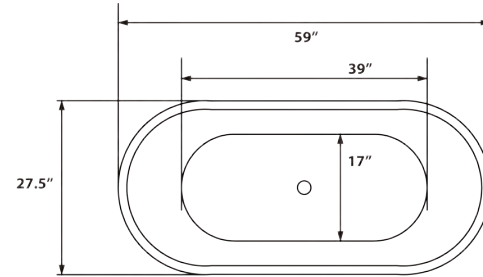

Destiny 59" Freestanding Soaking Tub

Bathtub Dimensions: 59" L x 27.5" W x 27.5" H

Drain Location: Center
Drain/Overflow: Integrated
Material: Acrylic

Compatible Features

Drain & Overflow Color Finishes