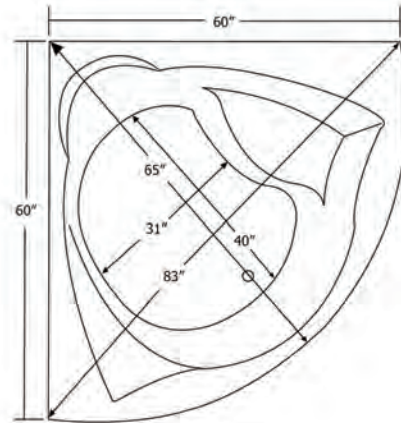

ME6060 Drop In Soaking Bathtub

Bathtub Dimensions:	60" x 60" x 19"
Rough In:	58" x 58" x 21"
Deck Cut-Out:	58" x 58"
Finished Deck Height:	21"
Drain Location:	Front, Center
Material:	Acrylic
Tub Floor:	Slip-Resistant
Water Capacity:	70 Gallons
Overflow Hole:	Un-drilled
Set in Mortar?:	Yes
Motor Installation:	Mounted under backrest

Carver requires one (1) 20 AMP dedicated GFCI Breaker for each power supply provided with the bathtub