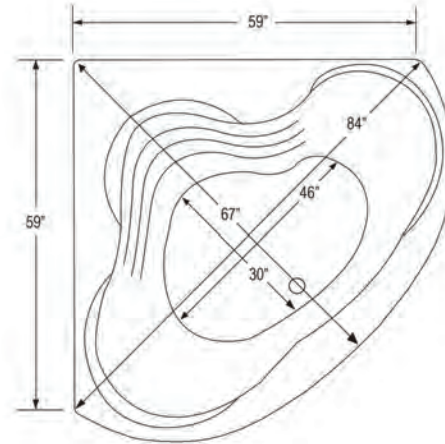

JT5959 Drop In Soaking Bathtub

Bathtub Dimensions:	59" x 59" x 21.5"
Rough In:	57" x 57" x 23.5"
Deck Cut-Out:	57" x 57"
Finished Deck Height:	23.5"
Drain Location:	Front, Center
Material:	Acrylic
Tub Floor:	Slip-Resistant
Water Capacity:	90 Gallons
Overflow Hole:	Un-drilled
Set in Mortar?:	Yes
Motor Installation:	Mounted under backrest

Carver requires one (1) 20 AMP dedicated GFCI Breaker for each power supply provided with the bathtub