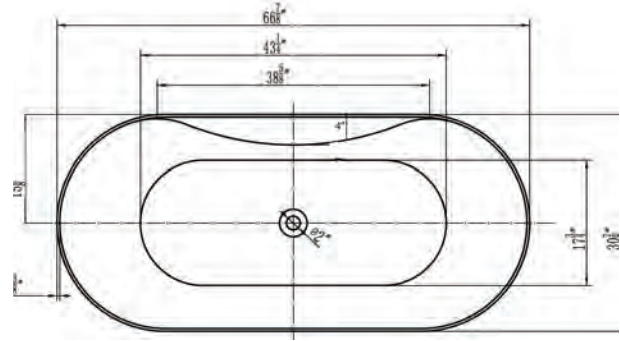

Dreamer 67" Freestanding Soaking Tub

Bathtub Dimensions: 67" L x 31" W x 23" H

Drain Location: Center
Drain/Overflow: Integrated
Material: Acrylic