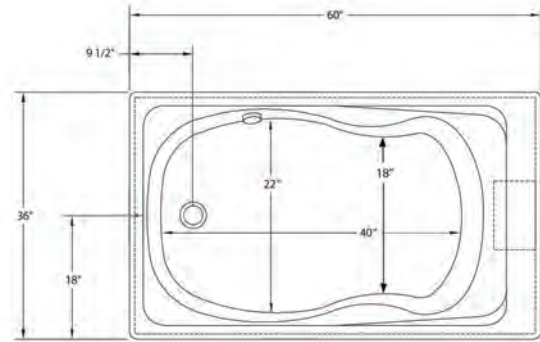

SR6036 Drop In Soaking Bathtub

Bathtub Dimensions:	60" x 36" x 18"
Rough In:	58" x 34" x 20"
Deck Cut-Out:	58" x 34"
Finished Deck Height:	20"
Drain Location:	End Drain
Material:	Acrylic
Tub Floor:	Slip-Resistant
Water Capacity:	55 Gallons
Overflow Hole:	Un-drilled
Set in Mortar?:	Yes
Motor Installation:	Mounted under backrest

Carver requires one (1) 20 AMP dedicated GFCI Breaker for each power supply provided with the bathtub