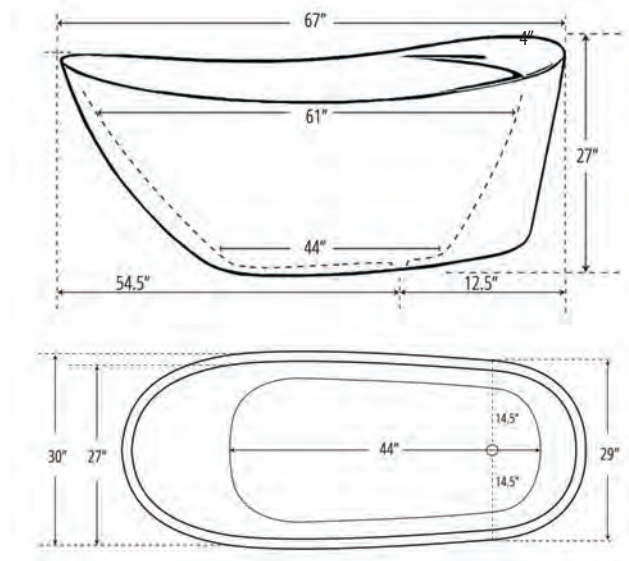

Fiji 67" Freestanding Soaking Tub

Bathtub Dimensions: 67" L x 30" W x 27" H

Drain Location: End
Drain/Overflow: Integrated
Material: Acrylic

Compatible Features

Drain & Overflow Color Finishes