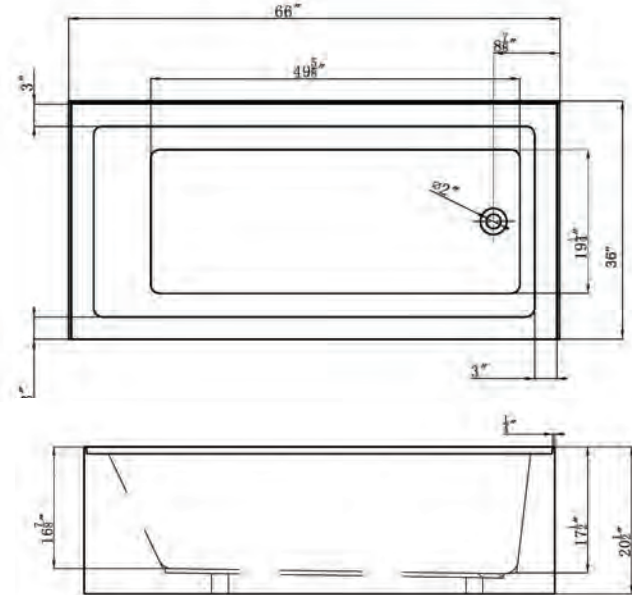

# ALR6636 Alcove Soaking Tub

**Bathtub Dimensions:** 66" L x 36" W x 20.5" H  
**Drain Location:** End  
**Drain/Overflow:** Integrated  
**Material:** Acrylic

Deck-Mount Faucet Capability

Drain & Overflow Color Finishes