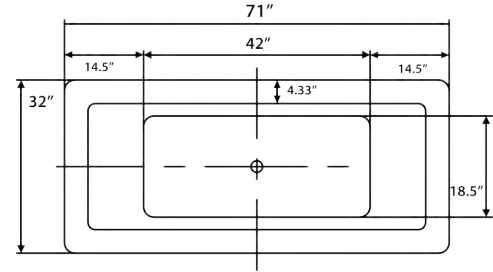

Journey 71" Freestanding Soaking Tub

Bathtub Dimensions: 71" L x 32" W x 24" H

Drain Location: Center
Drain/Overflow: Comes with kit
Material: Acrylic