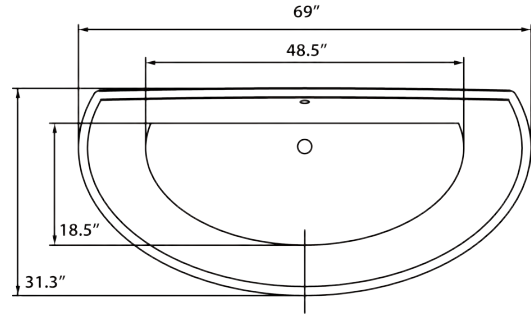

Trinity 69" Freestanding Soaking Tub

Bathtub Dimensions: 69" L x 31" W x 23.5" H

Drain Location: Center
Drain/Overflow: Integrated
Material: Acrylic

Compatible Features

Drain & Overflow Color Finishes