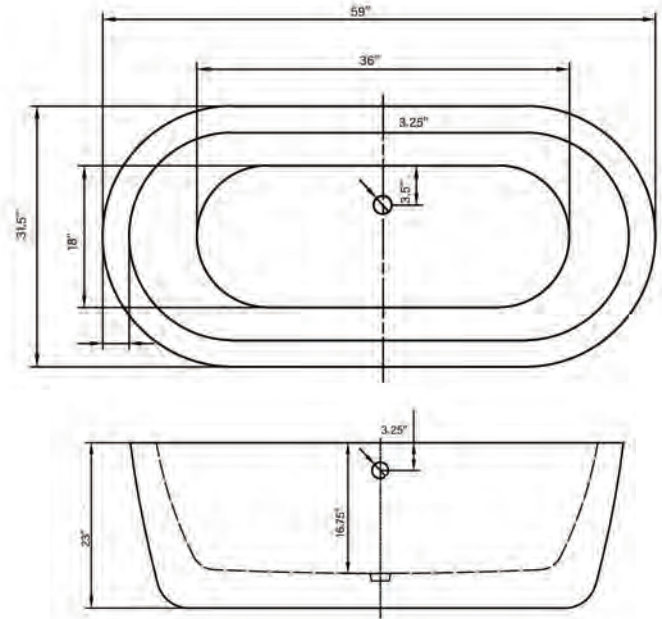

Vitality 69" Freestanding Soaking Tub

Bathtub Dimensions: 59" L x 31.5" W x 23" H

Drain Location: Center
Drain/Overflow: Integrated
Material: Acrylic

Compatible Features

Drain & Overflow Color Finishes