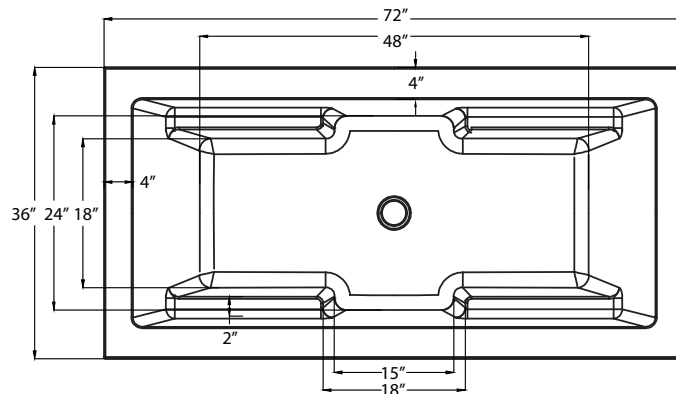

DAR7236 Drop In Soaking Bathtub

Bathtub Dimensions:	72" x 36" x 21"
Rough In:	70" x 34" x 23"
Deck Cut-Out:	70" x 34"
Finished Deck Height:	23"
Drain Location:	Center Drain
Material:	Acrylic
Tub Floor:	Slip-Resistant
Water Capacity:	65 Gallons
Overflow Hole:	Un-drilled
Set in Mortar?:	Yes
Motor Installation:	Mounted under backrest

Carver requires one (1) 20 AMP dedicated GFCI Breaker for each power supply provided with the bathtub