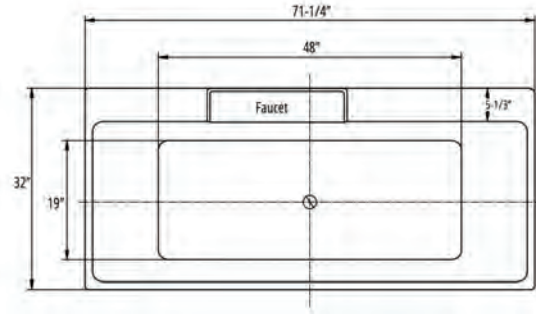

Kaskade 71" Freestanding Soaking Tub

Bathtub Dimensions: 71.25" L x 32" W x 23" H

Drain Location: Center
Drain/Overflow: Integrated
Material: Acrylic

Compatible Features

Drain & Overflow Color Finishes