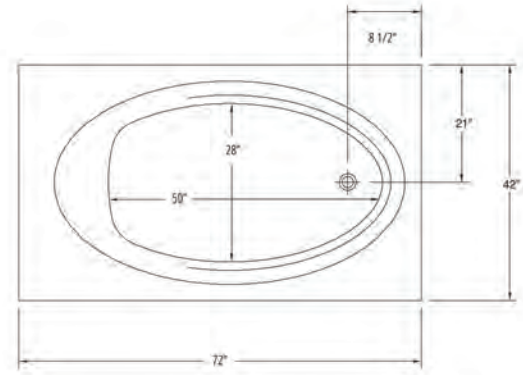

SR7242 Drop In Soaking Bathtub

Bathtub Dimensions:	72" x 42" x 19"
Rough In:	69" x 39" x 21"
Deck Cut-Out:	69" x 39"
Finished Deck Height:	21"
Drain Location:	End Drain
Material:	Acrylic
Tub Floor:	Slip-Resistant
Water Capacity:	75 Gallons
Overflow Hole:	Un-drilled
Set in Mortar?:	Yes
Motor Installation:	Mounted under backrest

Carver requires one (1) 20 AMP dedicated GFCI Breaker for each power supply provided with the bathtub