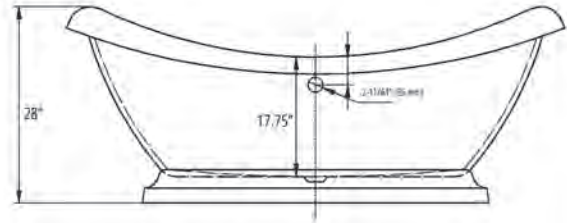

Maximus 69" Freestanding Soaking Tub

Bathtub Dimensions: 69" L x 28.5" W x 28" H

Drain Location: Center
Drain/Overflow: Comes With Kit
Material: Acrylic

Compatible Features

Drain & Overflow Color Finishes