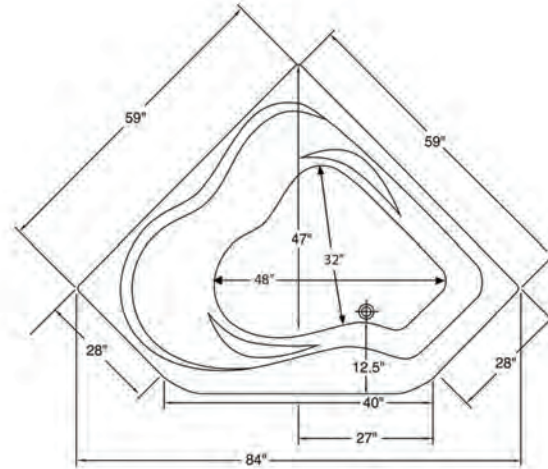

CK5959 Drop In Soaking Bathtub

Bathtub Dimensions:	59" x 59" x 20.5"
Rough In:	57" x 57" x 22.5"
Deck Cut-Out:	57" x 57"
Finished Deck Height:	22.5"
Drain Location:	Front Right
Material:	Acrylic
Tub Floor:	Slip-Resistant
Water Capacity:	80 Gallons
Overflow Hole:	Un-drilled
Set in Mortar?:	Yes
Motor Installation:	Mounted under backrest

Carver requires one (1) 20 AMP dedicated GFCI Breaker for each power supply provided with the bathtub