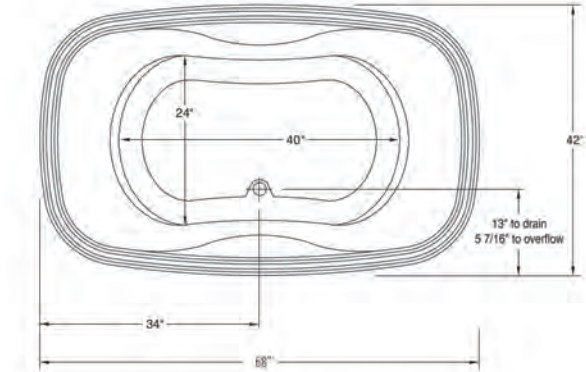

TOD6841 Drop In Soaking Bathtub

Bathtub Dimensions:	68" x 41" x 20"
Rough In:	65" x 37" x 22"
Deck Cut-Out:	Template Available
Finished Deck Height:	22"
Drain Location:	Front, Center
Material:	Acrylic
Tub Floor:	Slip-Resistant
Water Capacity:	70 Gallons
Overflow Hole:	Un-drilled
Set in Mortar?:	Yes
Motor Installation:	Mounted under backrest

Carver requires one (1) 20 AMP dedicated GFCI Breaker for each power supply provided with the bathtub