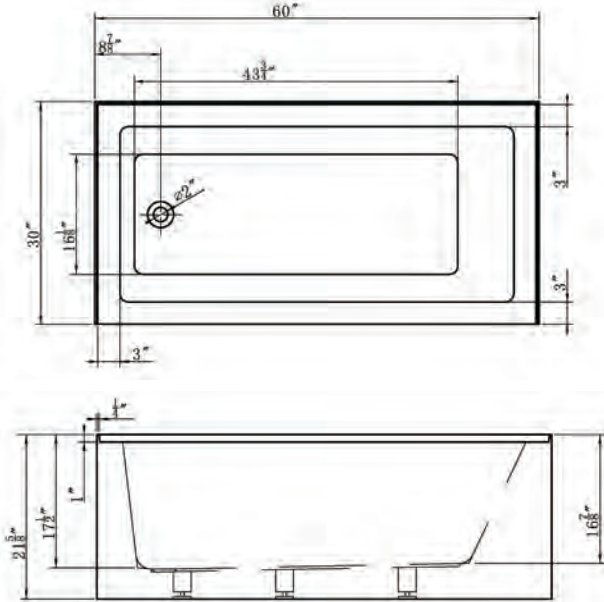

# ALL6030 Alcove Soaking Tub

**Bathtub Dimensions:** 60" L x 30" W x 21.5" H  
**Drain Location:** End  
**Drain/Overflow:** Integrated  
**Material:** Acrylic

Deck-Mount Faucet Capability

Drain & Overflow Color Finishes