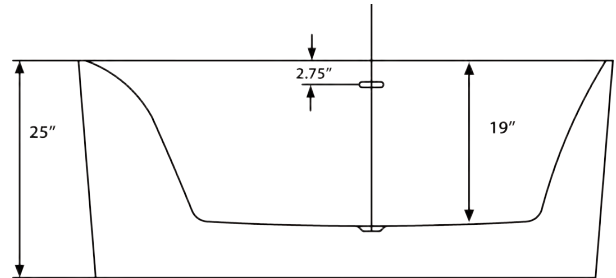

Arcadia 59" Freestanding Soaking Tub

Bathtub Dimensions: 59" L x 27.5" W x 25" H

Drain Location: Center
Drain/Overflow: Integrated
Material: Acrylic