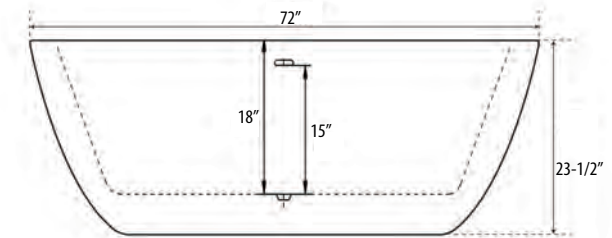

Amur II 72" Freestanding Soaking Tub

Bathtub Dimensions: 72" L x 36" W x 23.5" H

Drain Location: Center
Drain/Overflow: Integrated
Material: Acrylic

Compatible Features

Drain & Overflow Color Finishes