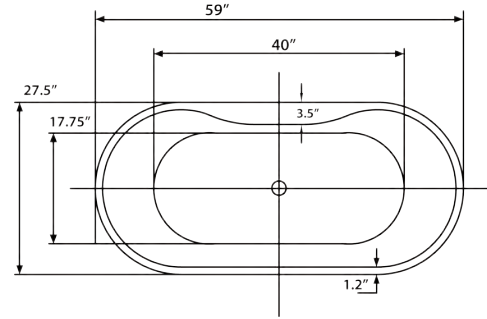

Reflection I 59" Freestanding Soaking Tub

Bathtub Dimensions: 59" L x 31.5" W x 23.5" H

Drain Location: Center
Drain/Overflow: Integrated
Material: Acrylic