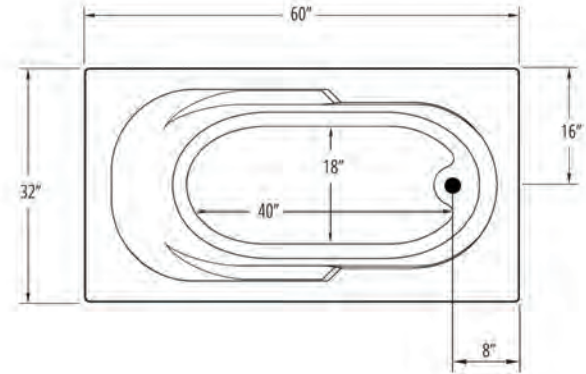

AR6032 Drop In Soaking Bathtub

Bathtub Dimensions:	60" x 32" x 18"
Rough In:	58" x 30" x 20"
Deck Cut-Out:	58" x 30"
Finished Deck Height:	20"
Drain Location:	End Drain
Material:	Acrylic
Tub Floor:	Slip-Resistant
Water Capacity:	50 Gallons
Overflow Hole:	Un-drilled
Set in Mortar?:	Yes
Motor Installation:	Mounted under backrest

Carver requires one (1) 20 AMP dedicated GFCI Breaker for each power supply provided with the bathtub