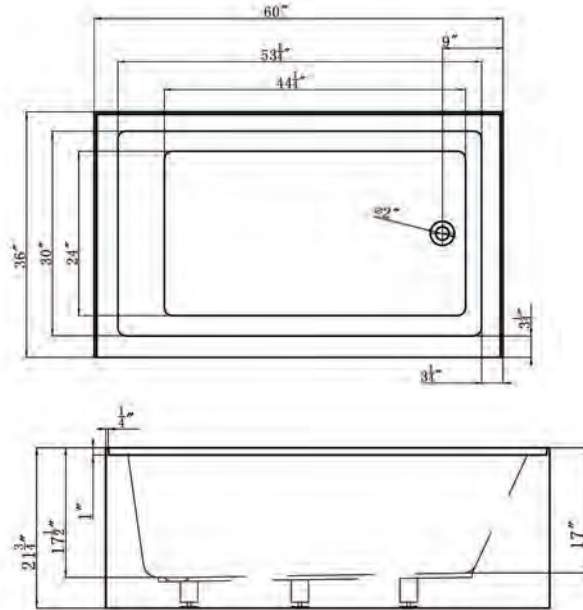

ALR6036 Alcove Soaking Tub

Bathtub Dimensions: 60" L x 36" W x 21.75" H
Drain Location: End
Drain/Overflow: Integrated
Material: Acrylic