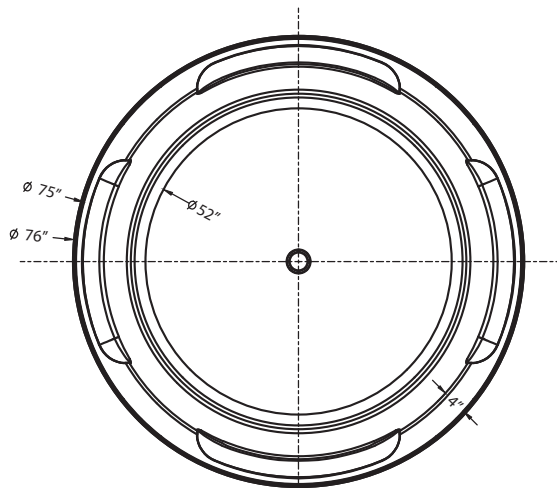

RO7676 Drop In Soaking Bathtub

Bathtub Dimensions:	76" x 76" x 24"
Rough In:	73" x 73" x 24"
Deck Cut-Out:	73" x 73"
Finished Deck Height:	24"
Drain Location:	Center Drain
Material:	Acrylic
Tub Floor:	Slip-Resistant
Water Capacity:	150 Gallons
Overflow Hole:	Un-drilled
Set in Mortar?:	Yes
Motor Installation:	Mounted under backrest

Carver requires one (1) 20 AMP dedicated GFCI Breaker for each power supply provided with the bathtub