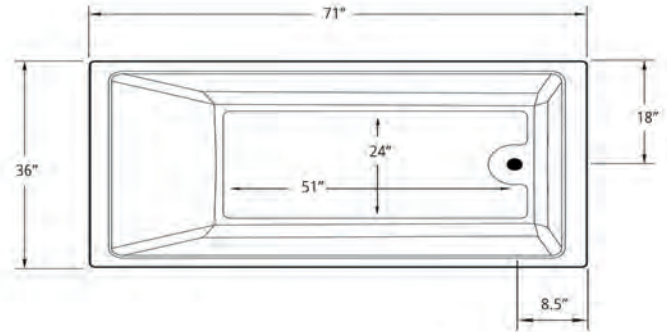

KJ7136 Drop In Soaking Bathtub

Bathtub Dimensions:	71" x 36" x 18.5"
Rough In:	69" x 34" x 21"
Deck Cut-Out:	69" x 34"
Finished Deck Height:	21"
Drain Location:	End Drain
Material:	Acrylic
Tub Floor:	Slip-Resistant
Water Capacity:	70 Gallons
Overflow Hole:	Un-drilled
Set in Mortar?:	Yes
Motor Installation:	Mounted under backrest

Carver requires one (1) 20 AMP dedicated GFCI Breaker for each power supply provided with the bathtub