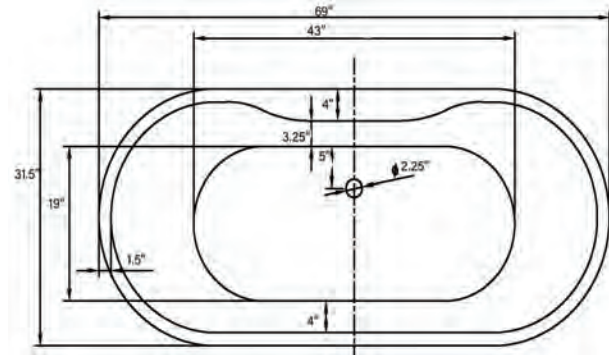

Aiden II 69" Freestanding Soaking Tub

Bathtub Dimensions: 69" L x 31.5" W x 23.5" H

Drain Location: Center
Drain/Overflow: Integrated
Material: Acrylic

Compatible Features

Drain & Overflow Color Finishes