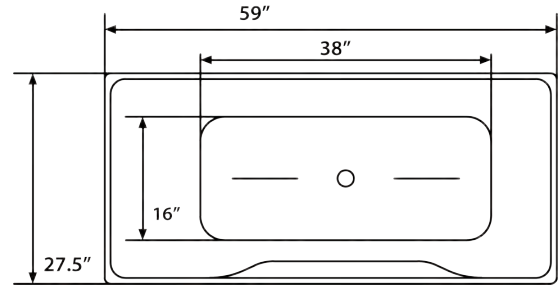

Arcadia 59" Freestanding Soaking Tub

Bathtub Dimensions: 59" L x 27.5" W x 25" H

Drain Location: Center
Drain/Overflow: Integrated
Material: Acrylic