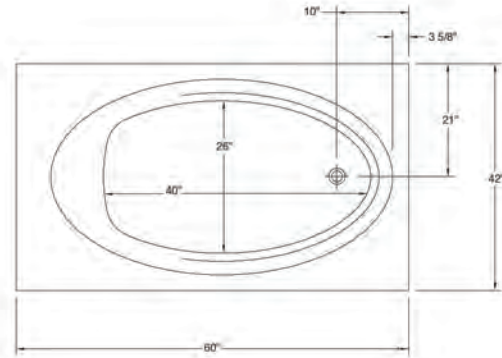

SR6042 Drop In Soaking Bathtub

Bathtub Dimensions:	60" x 42" x 19"
Rough In:	58" x 40" x 21"
Deck Cut-Out:	58" x 40"
Finished Deck Height:	21"
Drain Location:	End Drain
Material:	Acrylic
Tub Floor:	Slip-Resistant
Water Capacity:	65 Gallons
Overflow Hole:	Un-drilled
Set in Mortar?:	Yes
Motor Installation:	Mounted under backrest

Carver requires one (1) 20 AMP dedicated GFCI Breaker for each power supply provided with the bathtub