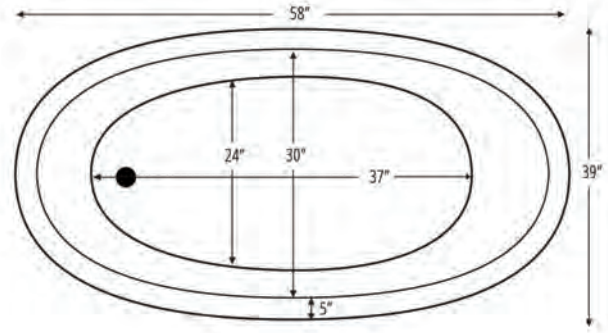

DJO5839 Drop In Soaking Bathtub

Bathtub Dimensions:	58" x 39" x 18.5"
Rough In:	57" x 37" x 20.5"
Deck Cut-Out:	Template Available
Finished Deck Height:	20.5"
Drain Location:	End Drain
Material:	Acrylic
Tub Floor:	Slip-Resistant
Water Capacity:	60 Gallons
Overflow Hole:	Un-drilled
Set in Mortar?:	Yes
Motor Installation:	Mounted under backrest

Carver requires one (1) 20 AMP dedicated GFCI Breaker for each power supply provided with the bathtub