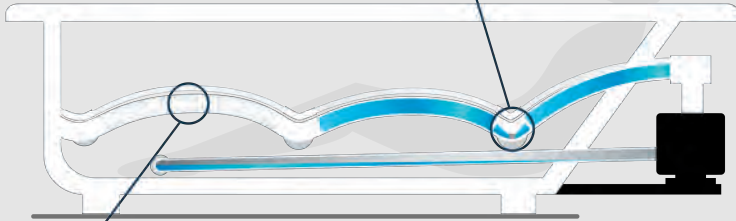

## OUR CLEAN WHIRLPOOL

**MADE IN AMERICA,** Handcrafted by our bathtub experts in Carver Tub's State of the Art Facility, located right here in the USA.

**QUICK DRAIN,** Carver's exclusive "V" body design jets force water to drain from the Whirlpool Bathtub's pipes into the bathtub, guaranteeing a dry, clean system.