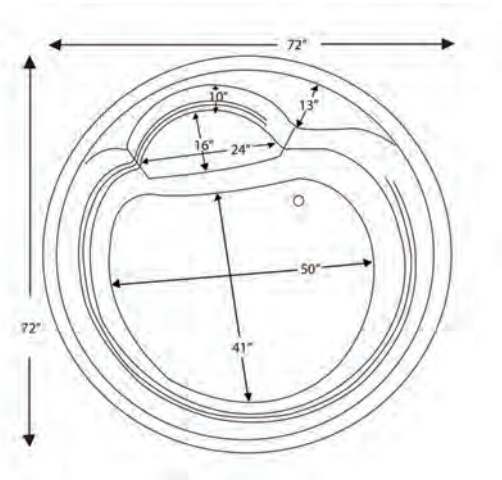

FL7272 Drop In Soaking Bathtub

Bathtub Dimensions:	72" x 72" x 18"
Rough In:	69" x 69" x 20"
Deck Cut-Out:	69" x 69"
Finished Deck Height:	20"
Drain Location:	Fixed, can rotate tub
Material:	Acrylic
Tub Floor:	Slip-Resistant
Water Capacity:	100 Gallons
Overflow Hole:	Un-drilled
Set in Mortar?:	Yes
Motor Installation:	Mounted under backrest

Carver requires one (1) 20 AMP dedicated GFCI Breaker for each power supply provided with the bathtub