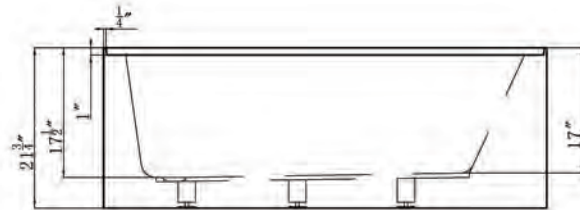

# ALL6032 Alcove Soaking Tub

**Bathtub Dimensions:** 60" L x 32" W x 21.75" H  
**Drain Location:** End  
**Drain/Overflow:** Integrated  
**Material:** Acrylic

Deck-Mount Faucet Capability

Drain & Overflow Color Finishes