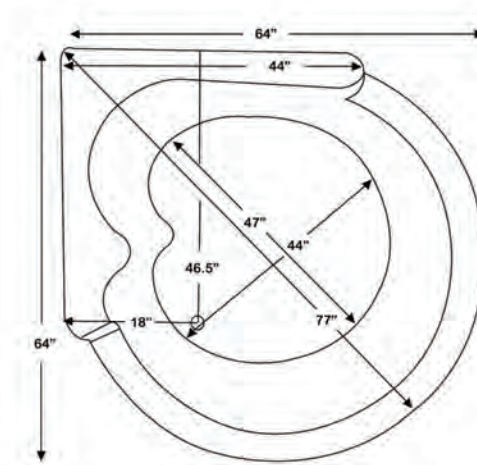

CW6464 Drop In Soaking Bathtub

Bathtub Dimensions:	64" x 64" x 21"
Rough In:	62" x 62" x 23"
Deck Cut-Out:	62" x 62"
Finished Deck Height:	23"
Drain Location:	Front Left
Material:	Acrylic
Tub Floor:	Slip-Resistant
Water Capacity:	94 Gallons
Overflow Hole:	Un-drilled
Set in Mortar?:	Yes
Motor Installation:	Mounted under backrest

Carver requires one (1) 20 AMP dedicated GFCI Breaker for each power supply provided with the bathtub