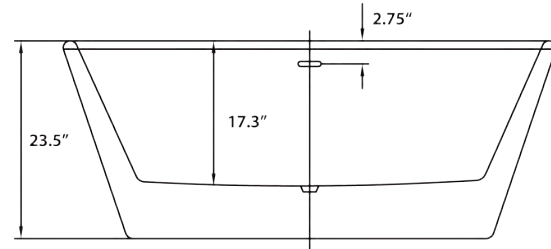

Destiny 59" Freestanding Soaking Tub

Bathtub Dimensions: 59" L x 27.5" W x 27.5" H

Drain Location: Center
Drain/Overflow: Integrated
Material: Acrylic

Compatible Features

Drain & Overflow Color Finishes