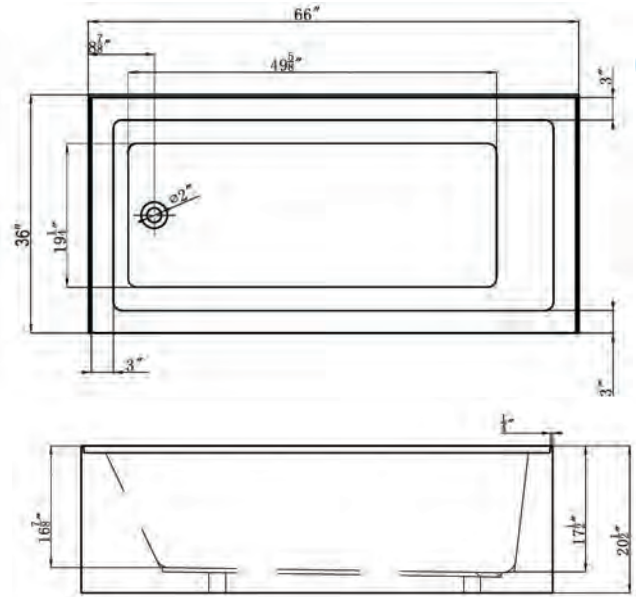

# ALL6636 Alcove Soaking Tub

**Bathtub Dimensions:** 66" L x 36" W x 20.5" H  
**Drain Location:** End  
**Drain/Overflow:** Integrated  
**Material:** Acrylic

Deck-Mount Faucet Capability

Drain & Overflow Color Finishes