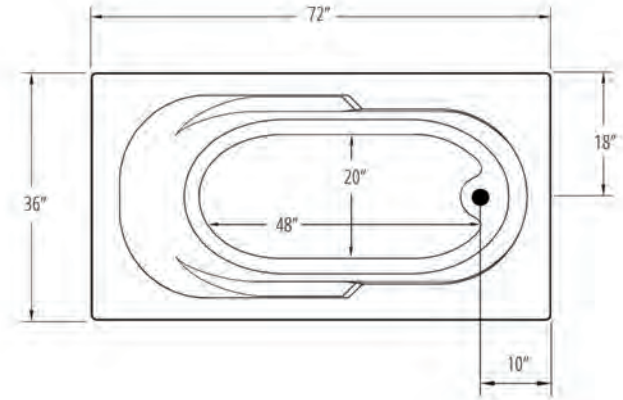

AR7236 Drop In Soaking Bathtub

Bathtub Dimensions:	71.5" x 36" x 18"
Rough In:	69" x 34" x 20"
Deck Cut-Out:	69" x 34"
Finished Deck Height:	20"
Drain Location:	End Drain
Material:	Acrylic
Tub Floor:	Slip-Resistant
Water Capacity:	70 Gallons
Overflow Hole:	Un-drilled
Set in Mortar?:	Yes
Motor Installation:	Mounted under backrest

Carver requires one (1) 20 AMP dedicated GFCI Breaker for each power supply provided with the bathtub