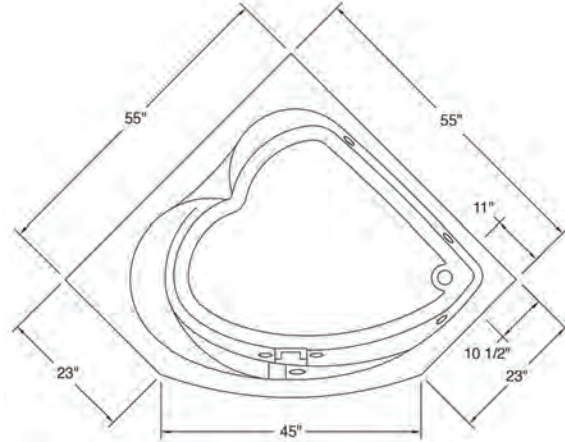

SKC5555 Drop In Soaking Bathtub

Bathtub Dimensions:	55" x 55" x 18.5"
Rough In:	53" x 53" x 20"
Deck Cut-Out:	53" x 53"
Finished Deck Height:	20"
Drain Location:	Front, Right
Material:	Acrylic
Tub Floor:	Slip-Resistant
Water Capacity:	70 Gallons
Overflow Hole:	Un-drilled
Set in Mortar?:	Yes
Motor Installation:	Mounted under backrest

Carver requires one (1) 20 AMP dedicated GFCI Breaker for each power supply provided with the bathtub