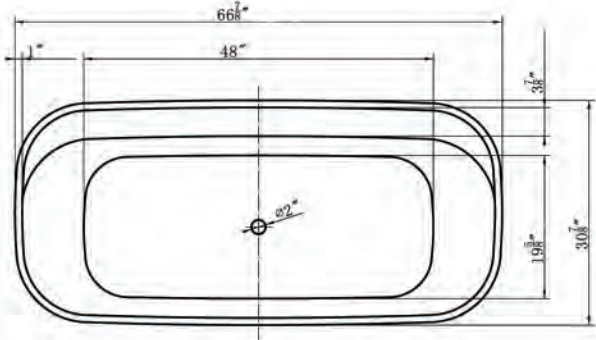

Graceful II 67" Freestanding Soaking Tub

Bathtub Dimensions: 67" L x 31" W x 23.5" H

Drain Location: Center
Drain/Overflow: Integrated
Material: Acrylic