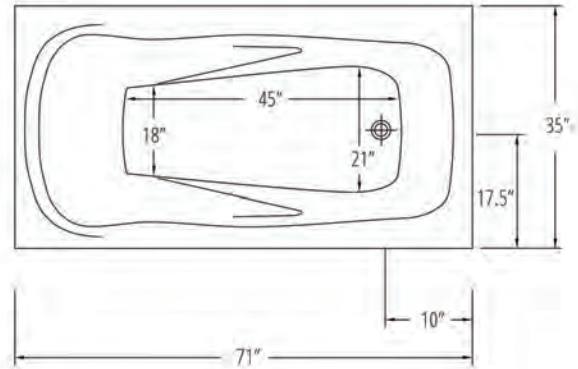

AT7135 Drop In Soaking Bathtub

Bathtub Dimensions:	71" x 35" x 19"
Rough In:	69" x 33" x 21"
Deck Cut-Out:	69" x 33"
Finished Deck Height:	21"
Drain Location:	End Drain
Material:	Acrylic
Tub Floor:	Slip-Resistant
Water Capacity:	65 Gallons
Overflow Hole:	Un-drilled
Set in Mortar?:	Yes
Motor Installation:	Mounted under backrest

Carver requires one (1) 20 AMP dedicated GFCI Breaker for each power supply provided with the bathtub