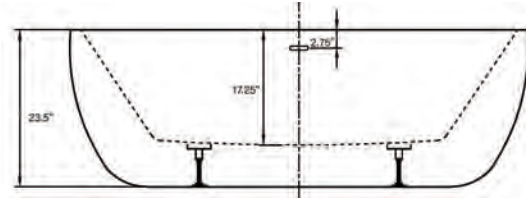

Aiden II 69" Freestanding Soaking Tub

Bathtub Dimensions: 69" L x 31.5" W x 23.5" H

Drain Location: Center
Drain/Overflow: Integrated
Material: Acrylic

Compatible Features

Drain & Overflow Color Finishes