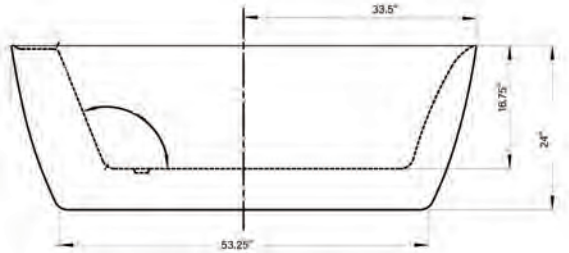

Elysium 67" Freestanding Soaking Tub

Bathtub Dimensions: 67" L x 31" W x 23.5" H

Drain Location: End
Drain/Overflow: Integrated
Material: Acrylic