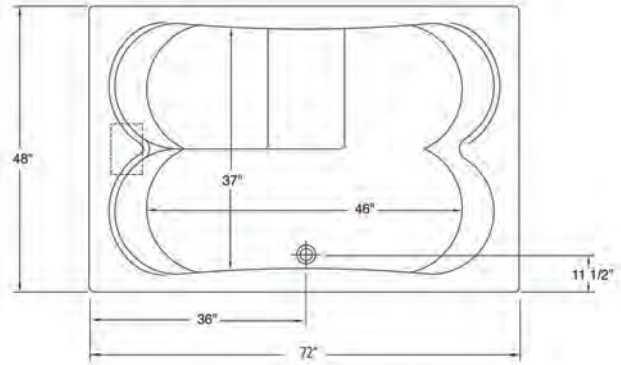

TPL7248 Drop In Soaking Bathtub

Bathtub Dimensions:	72" x 48" x 19.5"
Rough In:	69" x 46" x 22.5"
Deck Cut-Out:	69" x 46"
Finished Deck Height:	22.5"
Drain Location:	Front, Center
Material:	Acrylic
Tub Floor:	Slip-Resistant
Water Capacity:	70 Gallons
Overflow Hole:	Un-drilled
Set in Mortar?:	Yes
Motor Installation:	Mounted under backrest

Carver requires one (1) 20 AMP dedicated GFCI Breaker for each power supply provided with the bathtub