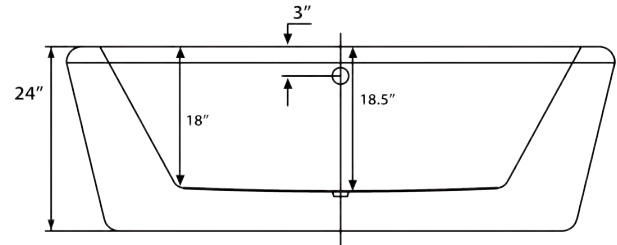

Journey 71" Freestanding Soaking Tub

Bathtub Dimensions: 71" L x 32" W x 24" H

Drain Location: Center
Drain/Overflow: Comes with kit
Material: Acrylic