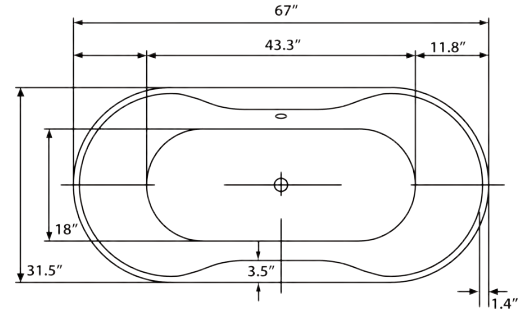

Harmony 67" Freestanding Soaking Tub

Bathtub Dimensions: 67" L x 31.5" W x 23.5" H

Drain Location: Center
Drain/Overflow: Comes with kit
Material: Acrylic

Compatible Features

Drain & Overflow Color Finishes