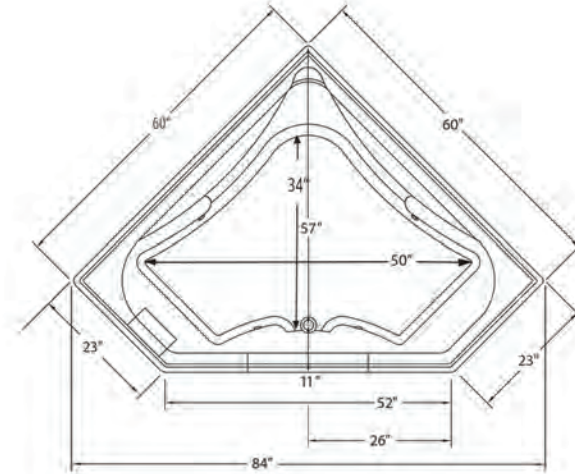

CT6060 Drop In Soaking Bathtub

Bathtub Dimensions:	60" x 60" x 19.5"
Rough In:	58" x 58" x 21"
Deck Cut-Out:	58" x 58"
Finished Deck Height:	21"
Drain Location:	Front, Center
Material:	Acrylic
Tub Floor:	Slip-Resistant
Water Capacity:	75 Gallons
Overflow Hole:	Un-drilled
Set in Mortar?:	Yes
Motor Installation:	Mounted under backre

Carver requires one (1) 20 AMP dedicated GFCI Breaker for each power supply provided with the bathtub