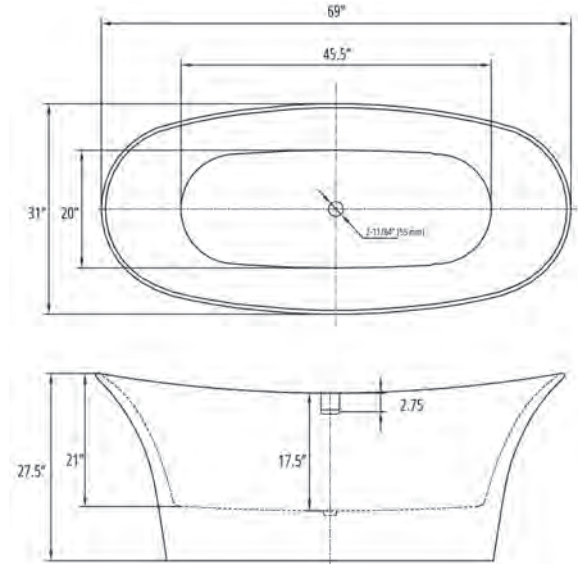

Delaney 69" Freestanding Soaking Tub

Bathtub Dimensions: 69" L x 31" W x 27.5" H

Drain Location: Center
Drain/Overflow: Integrated
Material: Acrylic

Compatible Features

Drain & Overflow Color Finishes