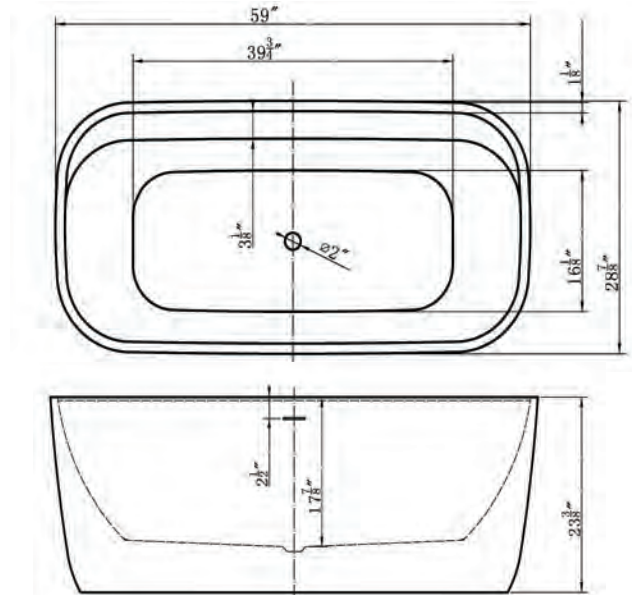

Graceful I 59" Freestanding Soaking Tub

Bathtub Dimensions: 59" L x 29" W x 23" H

Drain Location: Center
Drain/Overflow: Integrated
Material: Acrylic