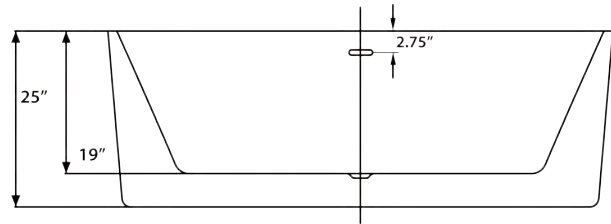

Reflection I 59" Freestanding Soaking Tub

Bathtub Dimensions: 59" L x 31.5" W x 23.5" H

Drain Location: Center
Drain/Overflow: Integrated
Material: Acrylic