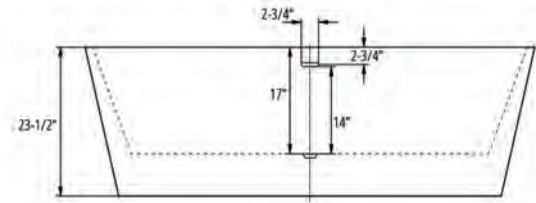

Kaskade 71" Freestanding Soaking Tub

Bathtub Dimensions: 71.25" L x 32" W x 23" H

Drain Location: Center
Drain/Overflow: Integrated
Material: Acrylic

Compatible Features

Drain & Overflow Color Finishes