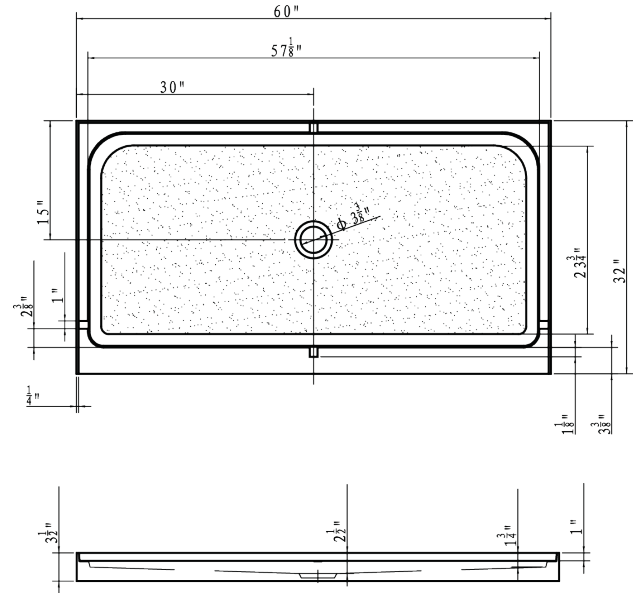

01075 Euro Slim Line Shower Pan

Pan Dimensions: 60" x 32" x 3.5"
Drain Location: Center Drain
Material: Acrylic
Shower Floor: Slip-Resistant