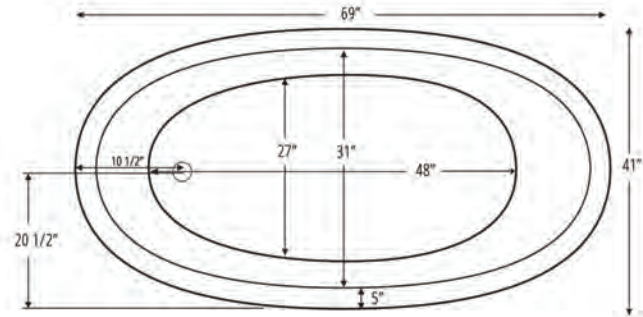

SOD6941 Drop In Soaking Bathtub

Bathtub Dimensions:	69" x 41" x 18"
Rough In:	66" x 38" x 20"
Deck Cut-Out:	Template Available
Finished Deck Height:	20"
Drain Location:	End Drain
Material:	Acrylic
Tub Floor:	Slip-Resistant
Water Capacity:	75 Gallons
Overflow Hole:	Un-drilled
Set in Mortar?:	Yes
Motor Installation:	Mounted under backrest

Carver requires one (1) 20 AMP dedicated GFCI Breaker for each power supply provided with the bathtub