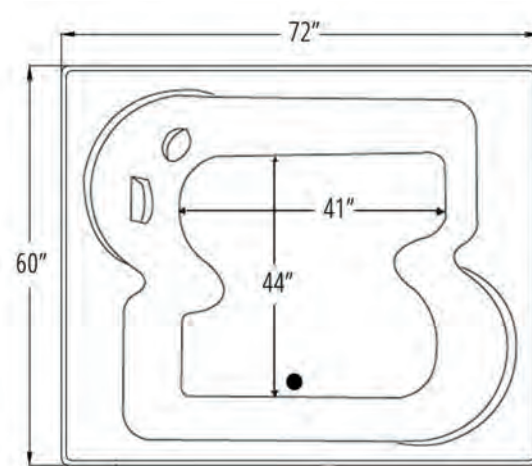

BE7260 Drop In Soaking Bathtub

Bathtub Dimensions:	72" x 60" x 19"
Rough In:	67" x 57" x 22"
Deck Cut-Out:	67" x 57"
Finished Deck Height:	22"
Drain Location:	Center Drain
Material:	Acrylic
Tub Floor:	Slip-Resistant
Water Capacity:	100 Gallons
Overflow Hole:	Un-drilled
Set in Mortar?:	Yes
Motor Installation:	Mounted under backrest

Carver requires one (1) 20 AMP dedicated GFCI Breaker for each power supply provided with the bathtub