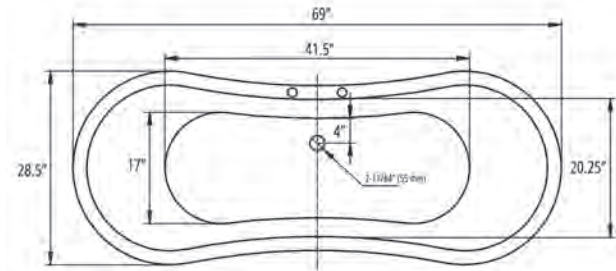

Maximus 69" Freestanding Soaking Tub

Bathtub Dimensions: 69" L x 28.5" W x 28" H

Drain Location: Center
Drain/Overflow: Comes With Kit
Material: Acrylic

Compatible Features

Drain & Overflow Color Finishes