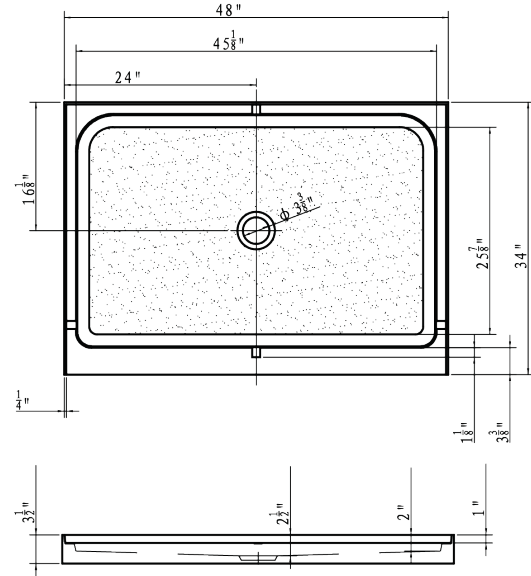

01076 Euro Slim Line Shower Pan

Pan Dimensions: 48" x 34" x 3.5"
Drain Location: Center Drain
Material: Acrylic
Shower Floor: Slip-Resistant