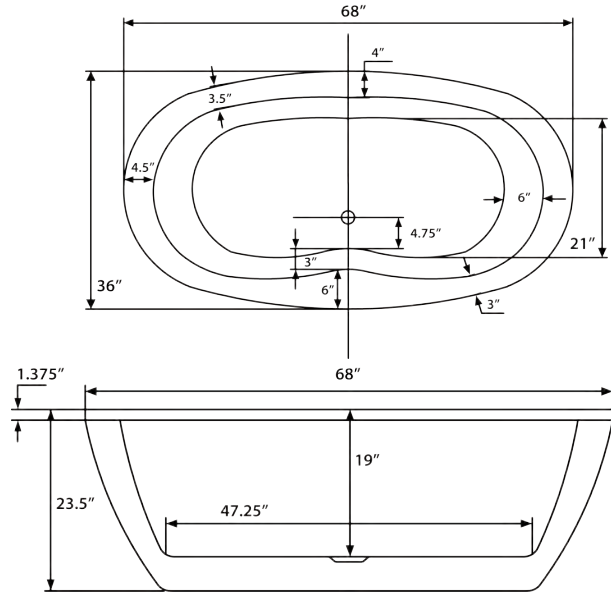

Contour 68" Freestanding Soaking Tub

Bathtub Dimensions: 68" L x 36" W x 23.5" H

Drain Location: Center
Drain/Overflow: Integrated
Material: Acrylic

Compatible Features

Drain & Overflow Color Finishes