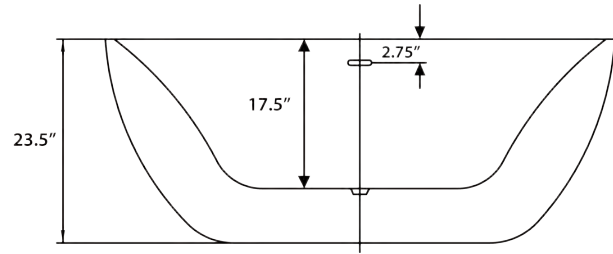

Tranquility 59" Freestanding Soaking Tub

Bathtub Dimensions: 59" L x 31" W x 23.5" H

Drain Location: Center
Drain/Overflow: Integrated
Material: Acrylic

Compatible Features

Drain & Overflow Color Finishes