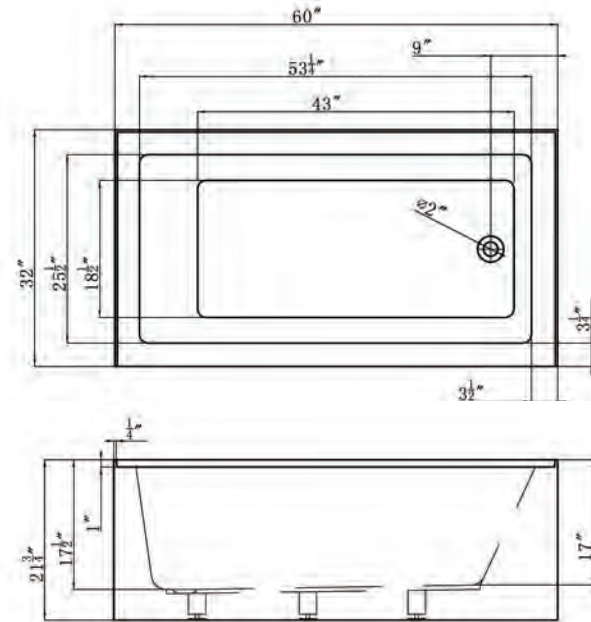

ALR6032 Alcove Soaking Tub

Bathtub Dimensions: 60" L x 32" W x 21.75" H
Drain Location: End
Drain/Overflow: Integrated
Material: Acrylic