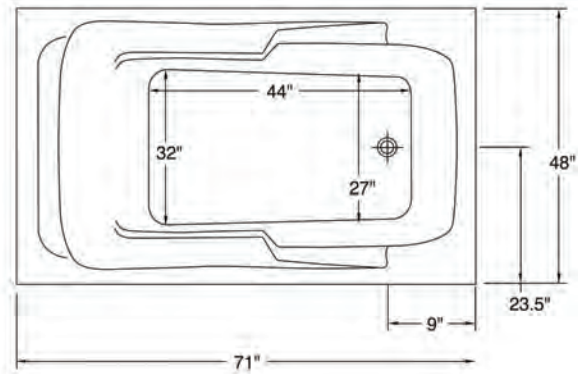

SR7148 Drop In Soaking Bathtub

Bathtub Dimensions:	71" x 48" x 19.5"
Rough In:	69" x 46" x 22"
Deck Cut-Out:	69" x 46"
Finished Deck Height:	22"
Drain Location:	End Drain
Material:	Acrylic
Tub Floor:	Slip-Resistant
Water Capacity:	85 Gallons
Overflow Hole:	Un-drilled
Set in Mortar?:	Yes
Motor Installation:	Mounted under backrest

Carver requires one (1) 20 AMP dedicated GFCI Breaker for each power supply provided with the bathtub