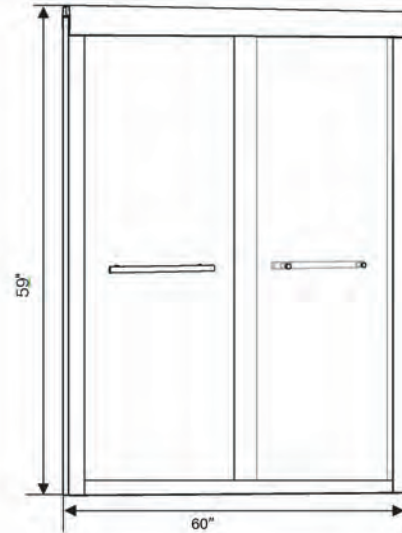

6059 Shower Sliding Door

Dimensions:

60" L x 59" H

Frame:

Stainless Steel

Handles:

Stainless Steel

Glass:

3/8" Tempered Glass

Frame Color Finishes

Chrome

Black

Brushed Nickel