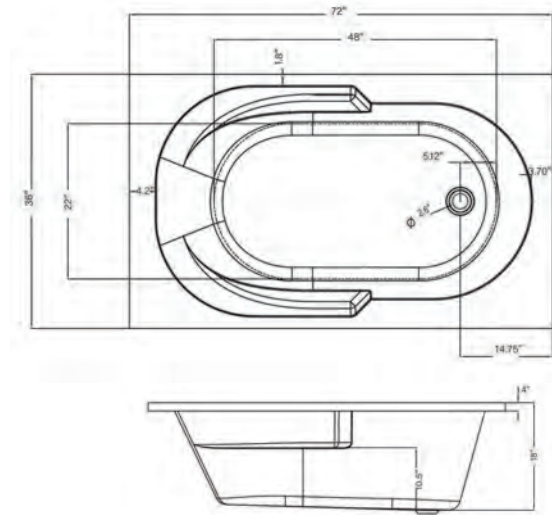

RAR7236 Drop In Soaking Bathtub

Bathtub Dimensions:	72" x 36" x 18"
Rough In:	69" x 34" x 20"
Deck Cut-Out:	69" x 34"
Finished Deck Height:	20"
Drain Location:	End Drain
Material:	Acrylic
Tub Floor:	Slip-Resistant
Water Capacity:	70 Gallons
Overflow Hole:	Un-drilled
Set in Mortar?:	Yes
Motor Installation:	Mounted under backrest

Carver requires one (1) 20 AMP dedicated GFCI Breaker for each power supply provided with the bathtub