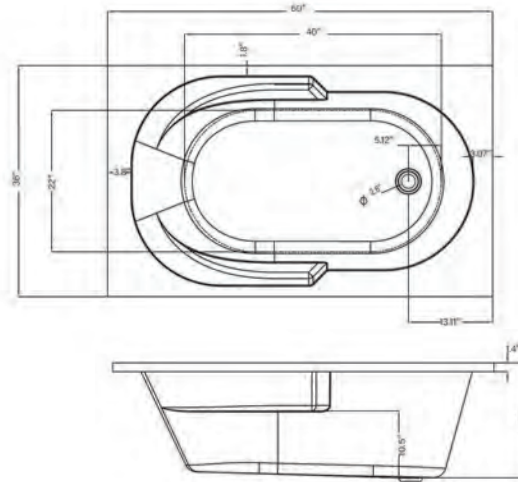

RAR6036 Drop In Soaking Bathtub

Bathtub Dimensions:	60" x 36" x 18"
Rough In:	58" x 34" x 20"
Deck Cut-Out:	58" x 34"
Finished Deck Height:	20"
Drain Location:	End Drain
Material:	Acrylic
Tub Floor:	Slip-Resistant
Water Capacity:	50 Gallons
Overflow Hole:	Un-drilled
Set in Mortar?:	Yes
Motor Installation:	Mounted under backrest

Carver requires one (1) 20 AMP dedicated GFCI Breaker for each power supply provided with the bathtub