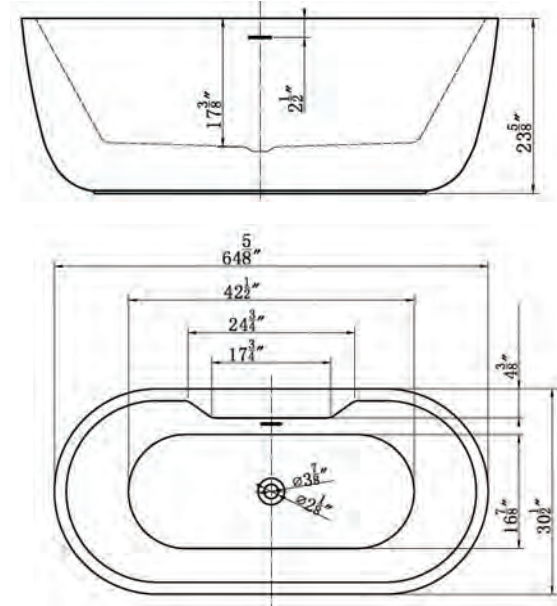

Aiden 65" Freestanding Soaking Tub

Bathtub Dimensions: 65" L x 30.5" W x 23.5" H

Drain Location: Center
Drain/Overflow: Integrated
Material: Acrylic

Compatible Features

Drain & Overflow Color Finishes