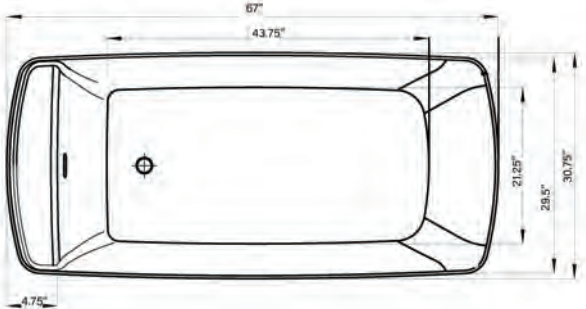

Elysium 67" Freestanding Soaking Tub

Bathtub Dimensions: 67" L x 31" W x 23.5" H

Drain Location: End
Drain/Overflow: Integrated
Material: Acrylic