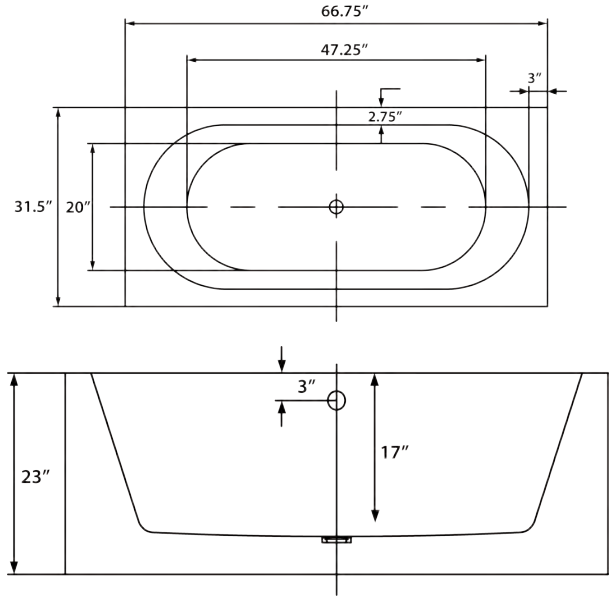

Aphrodite 67" Freestanding Soaking Tub

Bathtub Dimensions: 67" L x 31.5" W x 23" H

Drain Location: Center
Drain/Overflow: Comes with kit
Material: Acrylic