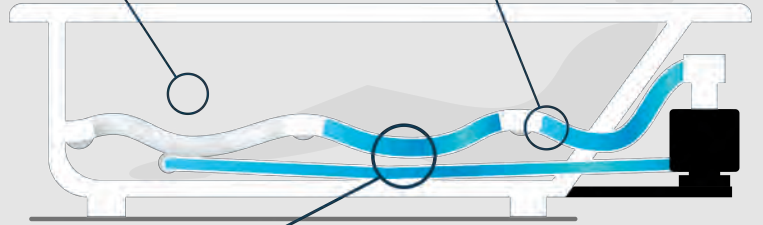

WATER REMAINS IN SYSTEM, Overtime, flex piping can wear and sag, allowing for residual water to remain after use in the system's piping. This 'standing water' is the culprit of foul odors or worse; blackish residue entering your bathtub when the system is first activated.