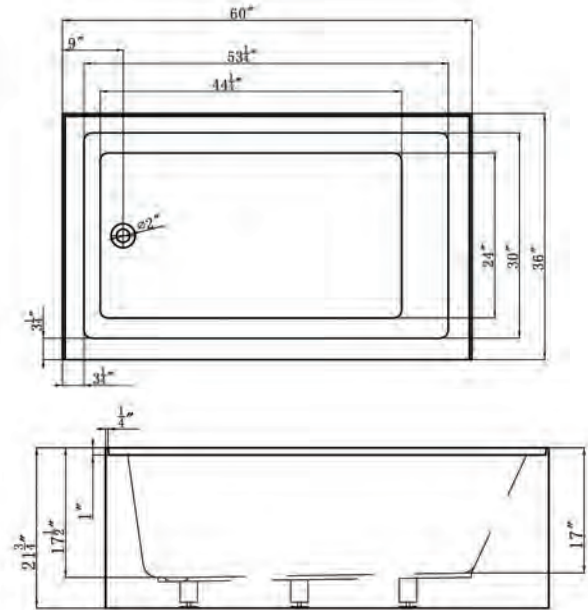

ALL6036 Alcove Soaking Tub

Bathtub Dimensions: 60" L x 36" W x 21.75" H
Drain Location: End
Drain/Overflow: Integrated
Material: Acrylic