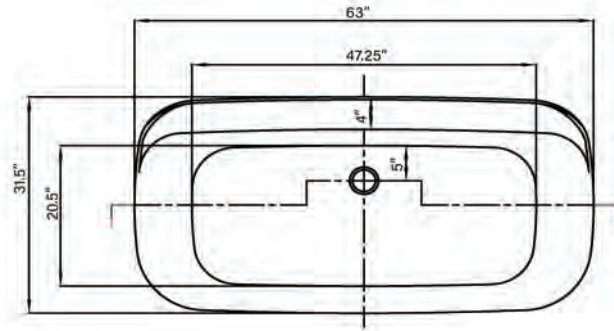

Zen 63" Freestanding Soaking Tub

Bathtub Dimensions: 63" L x 31.5" W x 24" H

Drain Location: Center
Drain/Overflow: Integrated
Material: Acrylic