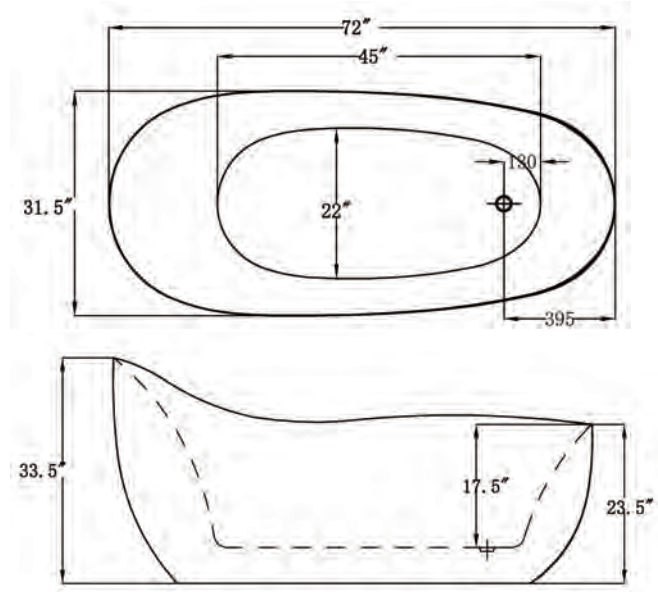

Heavenly 72" Freestanding Soaking Tub

Bathtub Dimensions: 72" L x 31.5" W x 23.5" H

Drain Location: End
Drain/Overflow: Integrated
Material: Acrylic

Compatible Features

Drain & Overflow Color Finishes