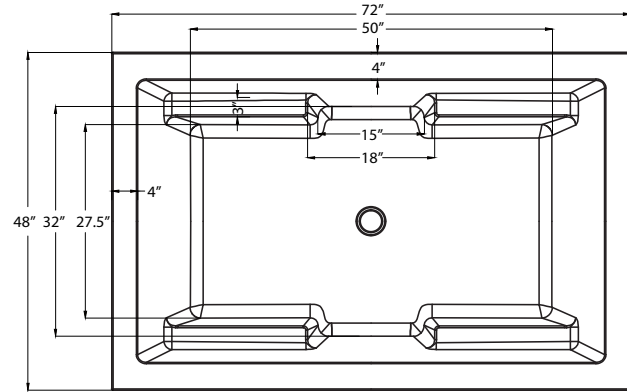

DAR7248 Drop In Soaking Bathtub

Bathtub Dimensions:	72" x 48" x 21"
Rough In:	69" x 45" x 24"
Deck Cut-Out:	69" x 45"
Finished Deck Height:	24"
Drain Location:	Center Drain
Material:	Acrylic
Tub Floor:	Slip-Resistant
Water Capacity:	80 Gallons
Overflow Hole:	Un-drilled
Set in Mortar?:	Yes
Motor Installation:	Mounted under backrest

Carver requires one (1) 20 AMP dedicated GFCI Breaker for each power supply provided with the bathtub