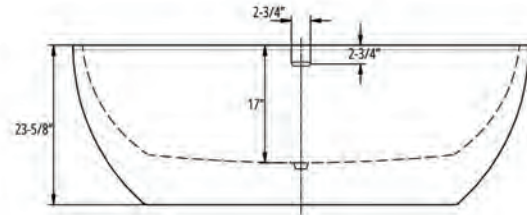

Seraphina 59" Freestanding Soaking Tub

Bathtub Dimensions: 59" L x 29" W x 23.5" H

Drain Location: Center
Drain/Overflow: Integrated
Material: Acrylic

Compatible Features

Drain & Overflow Color Finishes