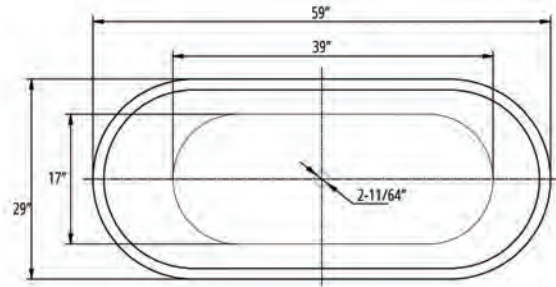

Seraphina 59" Freestanding Soaking Tub

Bathtub Dimensions: 59" L x 29" W x 23.5" H

Drain Location: Center
Drain/Overflow: Integrated
Material: Acrylic

Compatible Features

Drain & Overflow Color Finishes