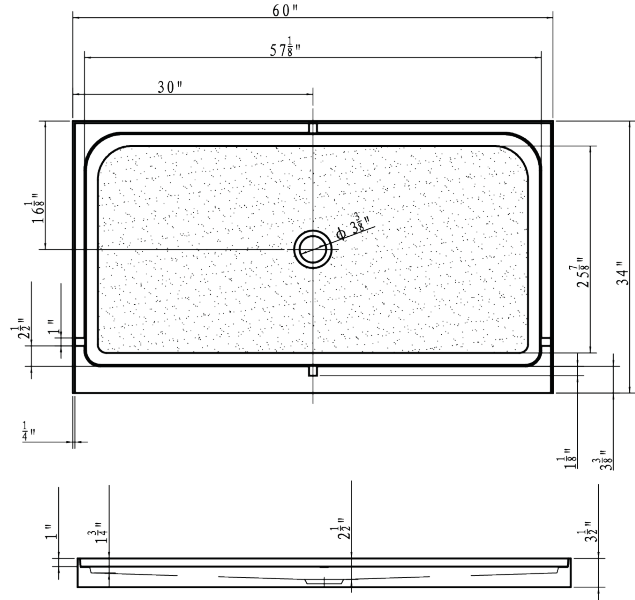

01077 Euro Slim Line Shower Pan

Pan Dimensions: 60" x 34" x 3.5"
Drain Location: Center Drain
Material: Acrylic
Shower Floor: Slip-Resistant