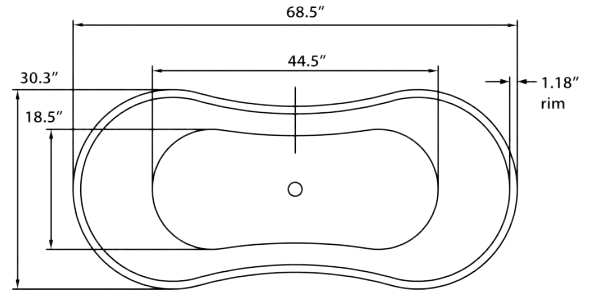

Bliss 68.5" Freestanding Soaking Tub

Bathtub Dimensions: 68.5" L x 30" W x 23" H

Drain Location: Center
Drain/Overflow: Integrated
Material: Acrylic

Compatible Features

Drain & Overflow Color Finishes