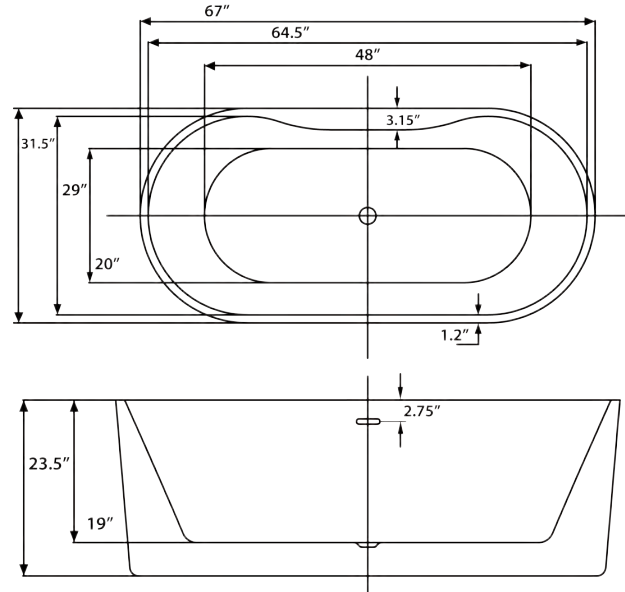

Reflection II 67" Freestanding Soaking Tub

Bathtub Dimensions: 67" L x 31.5" W x 23.5" H

Drain Location: Center
Drain/Overflow: Integrated
Material: Acrylic

Compatible Features

Drain & Overflow Color Finishes