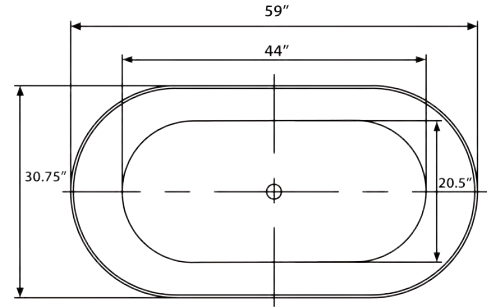

Tranquility 59" Freestanding Soaking Tub

Bathtub Dimensions: 59" L x 31" W x 23.5" H

Drain Location: Center
Drain/Overflow: Integrated
Material: Acrylic

Compatible Features

Drain & Overflow Color Finishes