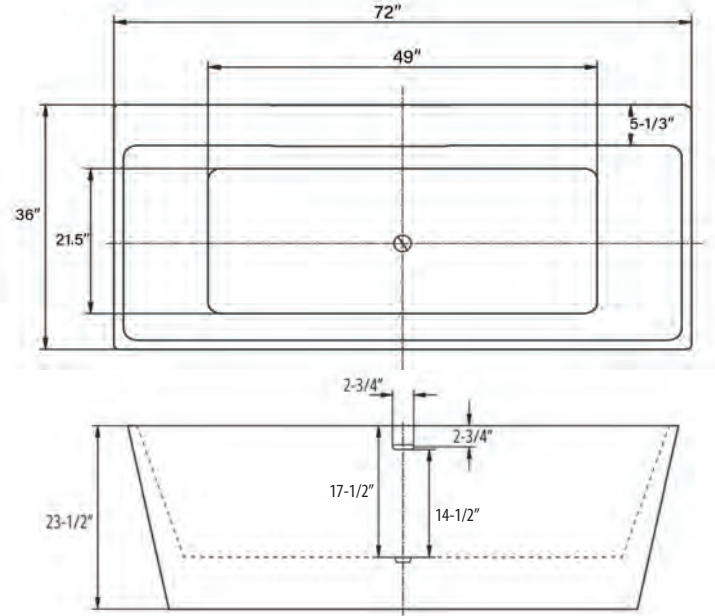

Kaskade II 72" Freestanding Soaking Tub

Bathtub Dimensions: 72" L x 36" W x 23.5" H

Drain Location: Center
Drain/Overflow: Integrated
Material: Acrylic

Compatible Features

Drain & Overflow Color Finishes