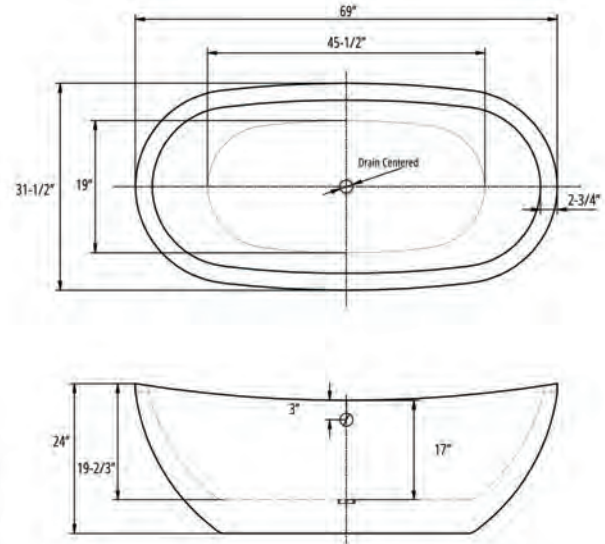

Rockefeller 69" Freestanding Soaking Tub

Bathtub Dimensions: 69" L x 31.5" W x 24" H

Drain Location: Center
Drain/Overflow: Comes with kit
Material: Acrylic

Compatible Features

Drain & Overflow Color Finishes