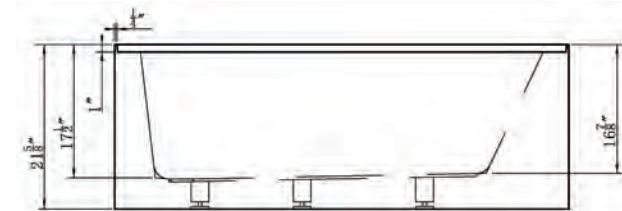

# ALR6030 Alcove Soaking Tub

**Bathtub Dimensions:** 60" L x 30" W x 21.5" H  
**Drain Location:** End  
**Drain/Overflow:** Integrated  
**Material:** Acrylic

Deck-Mount Faucet Capability

Drain & Overflow Color Finishes