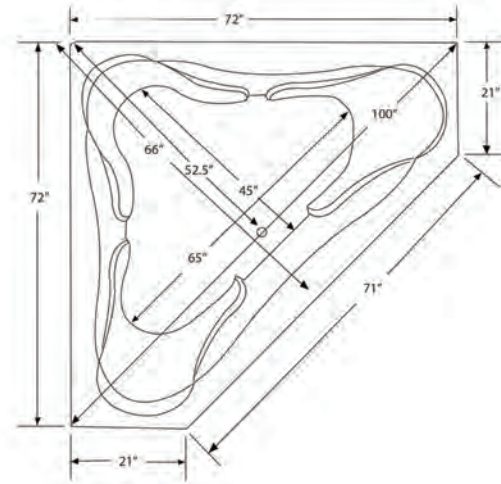

NW7272 Drop In Soaking Bathtub

Bathtub Dimensions:	72" x 72" x 21"
Rough In:	70" x 70" x 23"
Deck Cut-Out:	70" x 70"
Finished Deck Height:	23"
Drain Location:	Front, Center
Material:	Acrylic
Tub Floor:	Slip-Resistant
Water Capacity:	90 Gallons
Overflow Hole:	Un-drilled
Set in Mortar?:	Yes
Motor Installation:	Mounted under backrest

Carver requires one (1) 20 AMP dedicated GFCI Breaker for each power supply provided with the bathtub