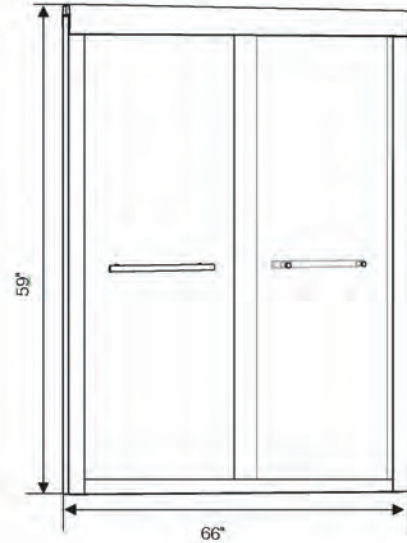

6659 Shower Sliding Door

Dimensions:

Frame:

Handles:

Glass:

66" L x 59" H

Stainless Steel

Stainless Steel

3/8" Tempered Glass

Frame Color Finishes

Chrome

Black

Brushed Nickel