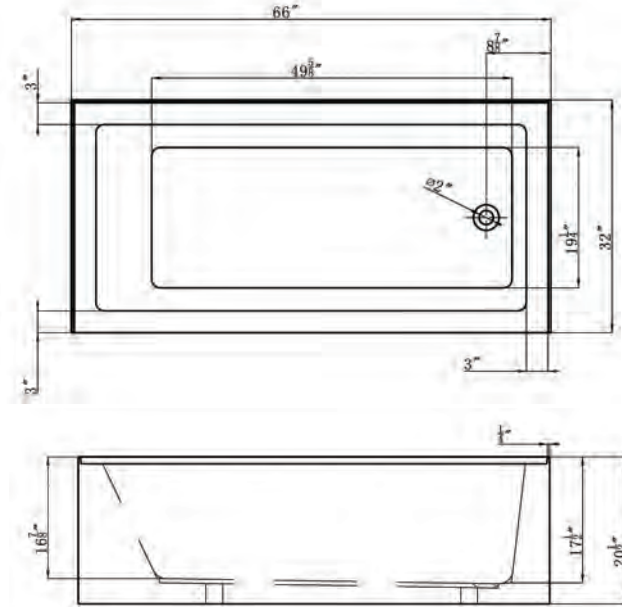

ALR6632 Alcove Soaking Tub

Bathtub Dimensions: 66" L x 32" W x 20.5" H
Drain Location: End
Drain/Overflow: Integrated
Material: Acrylic