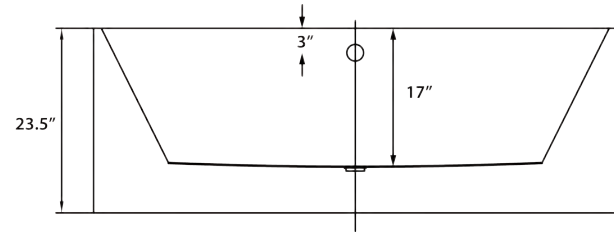

Harmony 67" Freestanding Soaking Tub

Bathtub Dimensions: 67" L x 31.5" W x 23.5" H

Drain Location: Center
Drain/Overflow: Comes with kit
Material: Acrylic

Compatible Features

Drain & Overflow Color Finishes