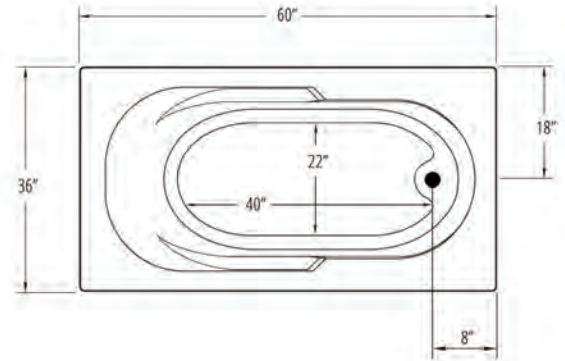

AR6036 Drop In Soaking Bathtub

Bathtub Dimensions:	60" x 36" x 18"
Rough In:	58" x 34" x 20"
Deck Cut-Out:	58" x 34"
Finished Deck Height:	20"
Drain Location:	End Drain
Material:	Acrylic
Tub Floor:	Slip-Resistant
Water Capacity:	50 Gallons
Overflow Hole:	Un-drilled
Set in Mortar?:	Yes
Motor Installation:	Mounted under backrest

Carver requires one (1) 20 AMP dedicated GFCI Breaker for each power supply provided with the bathtub