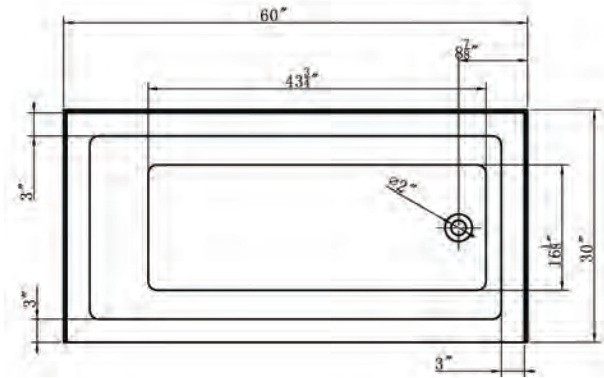

# ALR6030 Alcove Soaking Tub

**Bathtub Dimensions:** 60" L x 30" W x 21.5" H  
**Drain Location:** End  
**Drain/Overflow:** Integrated  
**Material:** Acrylic

Deck-Mount Faucet Capability

Drain & Overflow Color Finishes