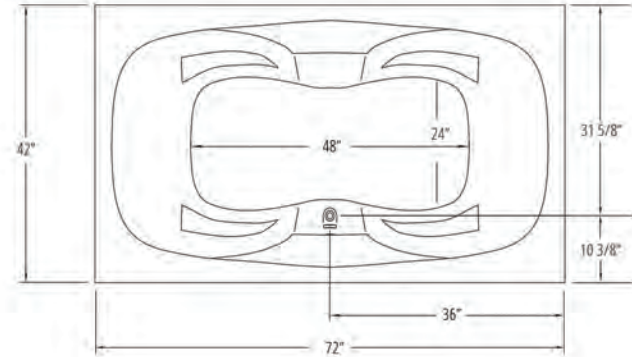

AR7242 Drop In Soaking Bathtub

Bathtub Dimensions:	72" x 42" x 20.5"
Rough In:	69" x 39" x 22"
Deck Cut-Out:	69" x 39"
Finished Deck Height:	22"
Drain Location:	Center Drain
Material:	Acrylic
Tub Floor:	Slip-Resistant
Water Capacity:	75 Gallons
Overflow Hole:	Un-drilled
Set in Mortar?:	Yes
Motor Installation:	Mounted under backrest

Carver requires one (1) 20 AMP dedicated GFCI Breaker for each power supply provided with the bathtub