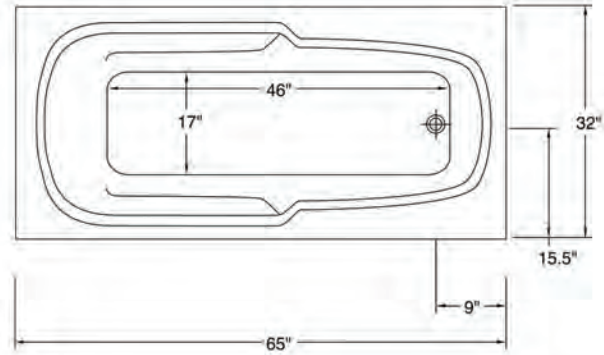

AR6532 Drop In Soaking Bathtub

Bathtub Dimensions:	65" x 32" x 18.5"
Rough In:	63" x 30" x 20.5"
Deck Cut-Out:	63" x 30"
Finished Deck Height:	20.5"
Drain Location:	End Drain
Material:	Acrylic
Tub Floor:	Slip-Resistant
Water Capacity:	60 Gallons
Overflow Hole:	Un-drilled
Set in Mortar?:	Yes
Motor Installation:	Mounted under backrest

Carver requires one (1) 20 AMP dedicated GFCI Breaker for each power supply provided with the bathtub