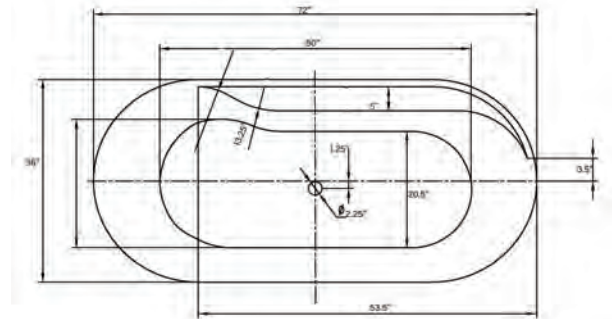

Amur II 72" Freestanding Soaking Tub

Bathtub Dimensions: 72" L x 36" W x 23.5" H

Drain Location: Center
Drain/Overflow: Integrated
Material: Acrylic

Compatible Features

Drain & Overflow Color Finishes