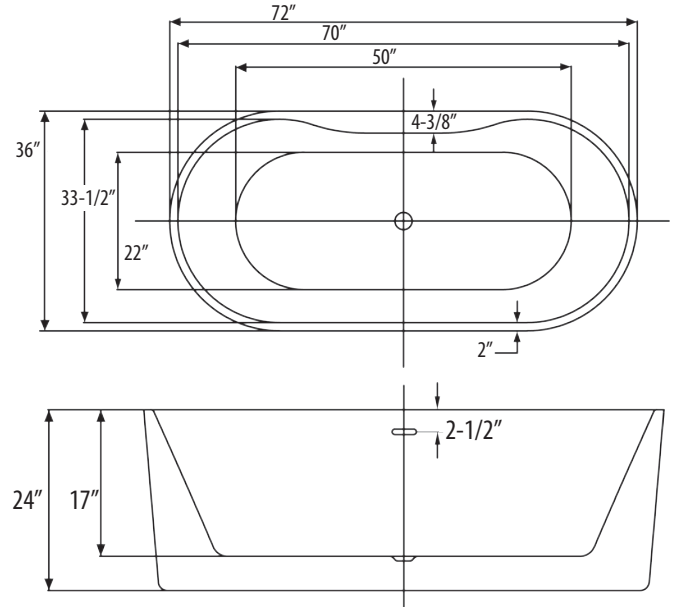

Reflection III 72" Freestanding Soaking Tub

Bathtub Dimensions: 72" L x 36" W x 23.5" H

Drain Location: Center
Drain/Overflow: Integrated
Material: Acrylic

Compatible Features

Drain & Overflow Color Finishes