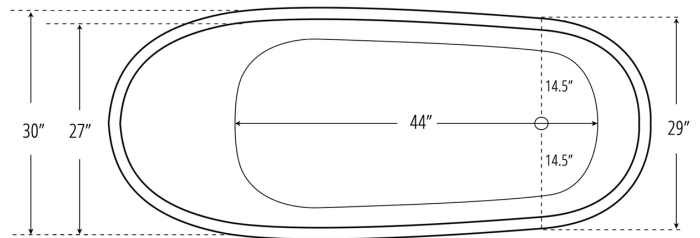

### FEATURES

- End Drain
- Acrylic with Fiberglass Reinforcement
- Contemporary Soaking Tub Design
- Integrated Tub Drain and Overflow
- Deck-Mount Faucet Capability
- Drop In Drain Compatible

### DIMENSIONS

- 67" L x 30" W x 27" H

### IMPORTANT:

Dimensions are nominal and may vary within range of tolerance established by CSA B45.5/IAMPOZ124