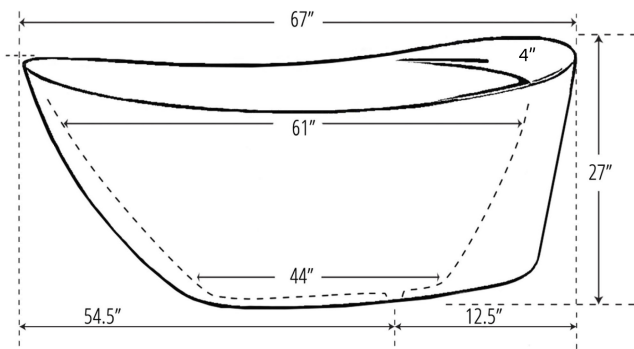

### FEATURES

- End Drain
- Acrylic with Fiberglass Reinforcement
- Contemporary Soaking Tub Design
- Integrated Tub Drain and Overflow
- Deck-Mount Faucet Capability
- Drop In Drain Compatible

### DIMENSIONS

- 67" L x 30" W x 27" H

### IMPORTANT:

Dimensions are nominal and may vary within range of tolerance established by CSA B45.5/IAMPOZ124