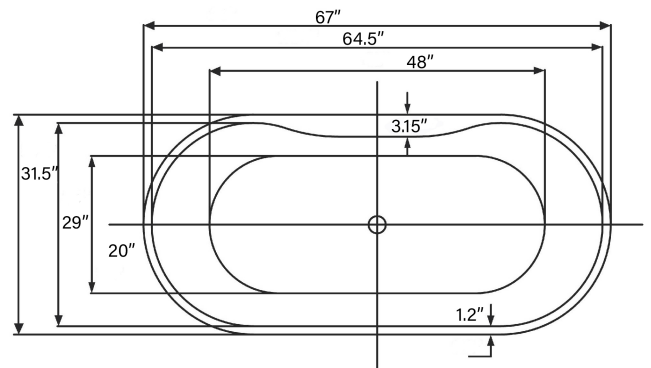

REFLECTION II

FREESTANDING SOAKING TUB

FEATURES

- Center Drain
- Acrylic with Fiberglass Reinforcement
- Contemporary Soaking Tub Design
- Integrated Tub Drain and Overflow
- Deck-Mount Faucet Capability
- Drop In Drain Compatible

DIMENSIONS

- 67" L x 31.5" W x 23.5" H

COLORS/FINISHES

- Tub Color: White
- Finishes: White, Chrome, Brushed Nickel, & Oil Rubbed Bronze

IMPORTANT:

Dimensions are nominal and may vary within range of tolerance established by CSA B45.5/IAMPOZ124