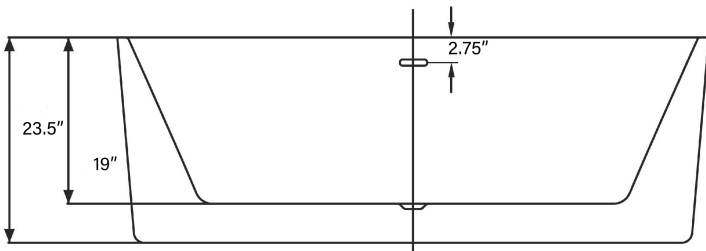

REFLECTION II

FREESTANDING SOAKING TUB

FEATURES

- Center Drain
- Acrylic with Fiberglass Reinforcement
- Contemporary Soaking Tub Design
- Integrated Tub Drain and Overflow
- Deck-Mount Faucet Capability
- Drop In Drain Compatible

DIMENSIONS

- 67" L x 31.5" W x 23.5" H

COLORS/FINISHES

- Tub Color: White
- Finishes: White, Chrome, Brushed Nickel, & Oil Rubbed Bronze

IMPORTANT:

Dimensions are nominal and may vary within range of tolerance established by CSA B45.5/IAMPOZ124