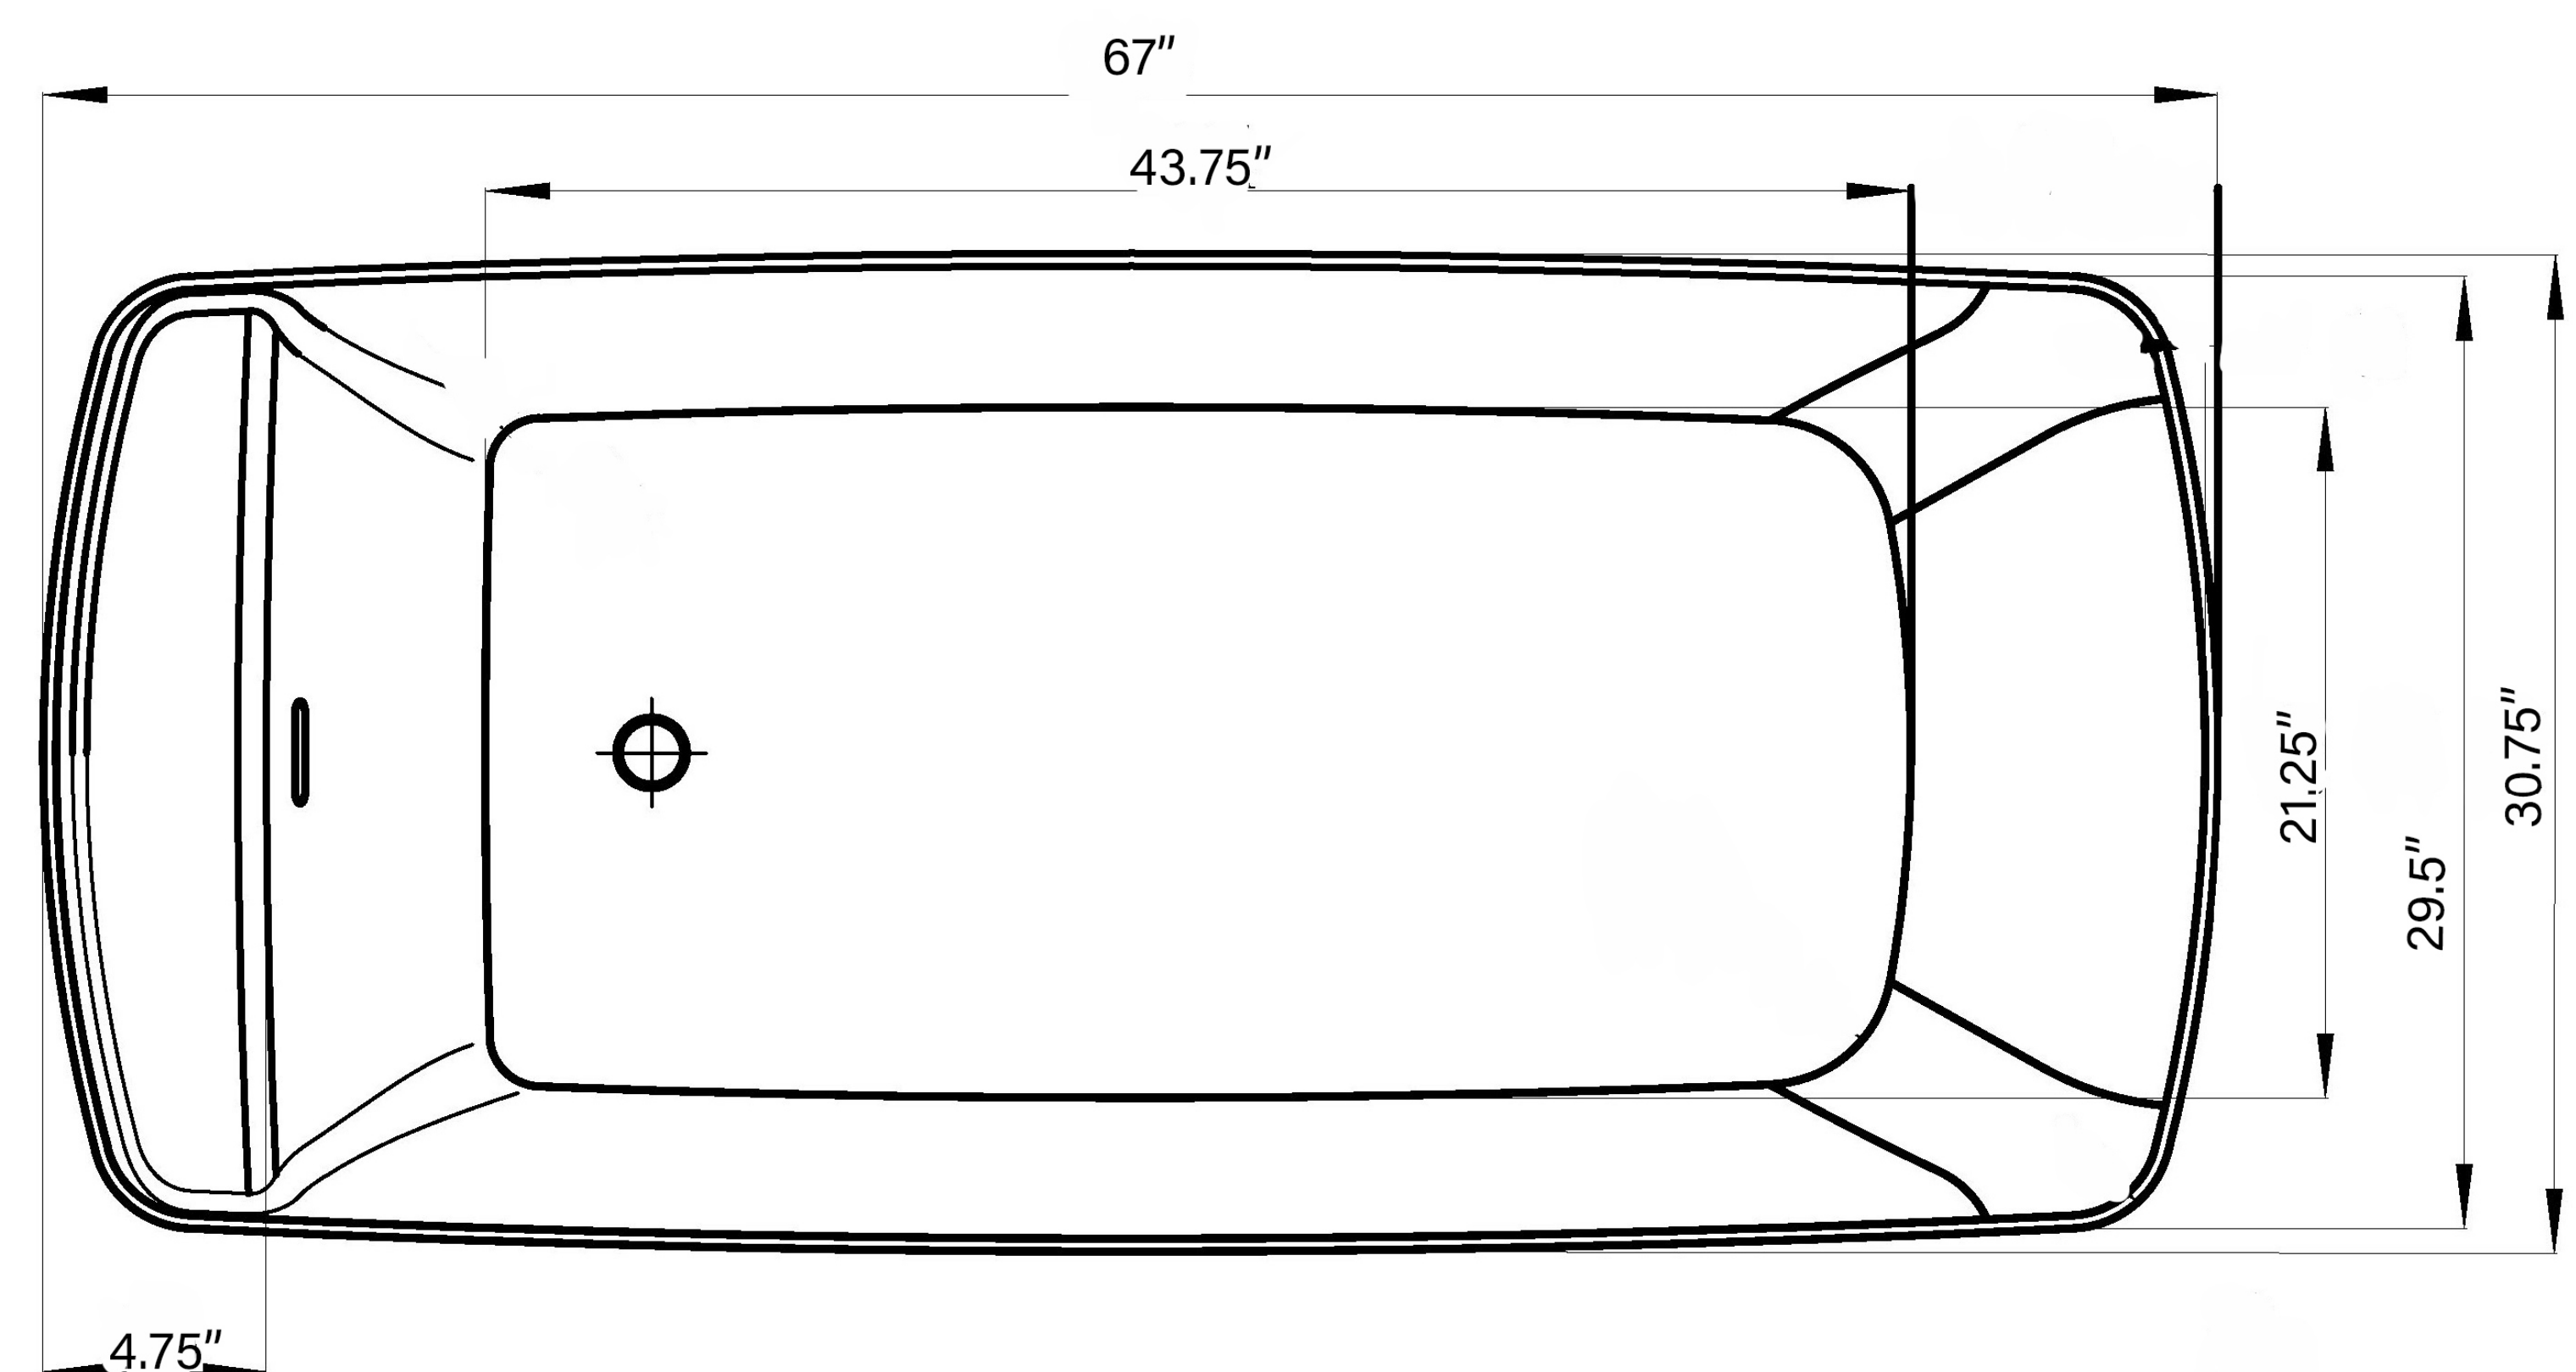

### FEATURES

- Center Drain
- Acrylic with Fiberglass Reinforcement
- Contemporary Soaking Tub Design
- Integrated Tub Drain and Overflow
- Deck-Mount Faucet Capability
- Drop In Drain Compatible

### DIMENSIONS

- 67" L x 31" W x 23.5" H

### IMPORTANT:

Dimensions are nominal and may vary within range of tolerance established by CSA B45.5/IAMPOZI24