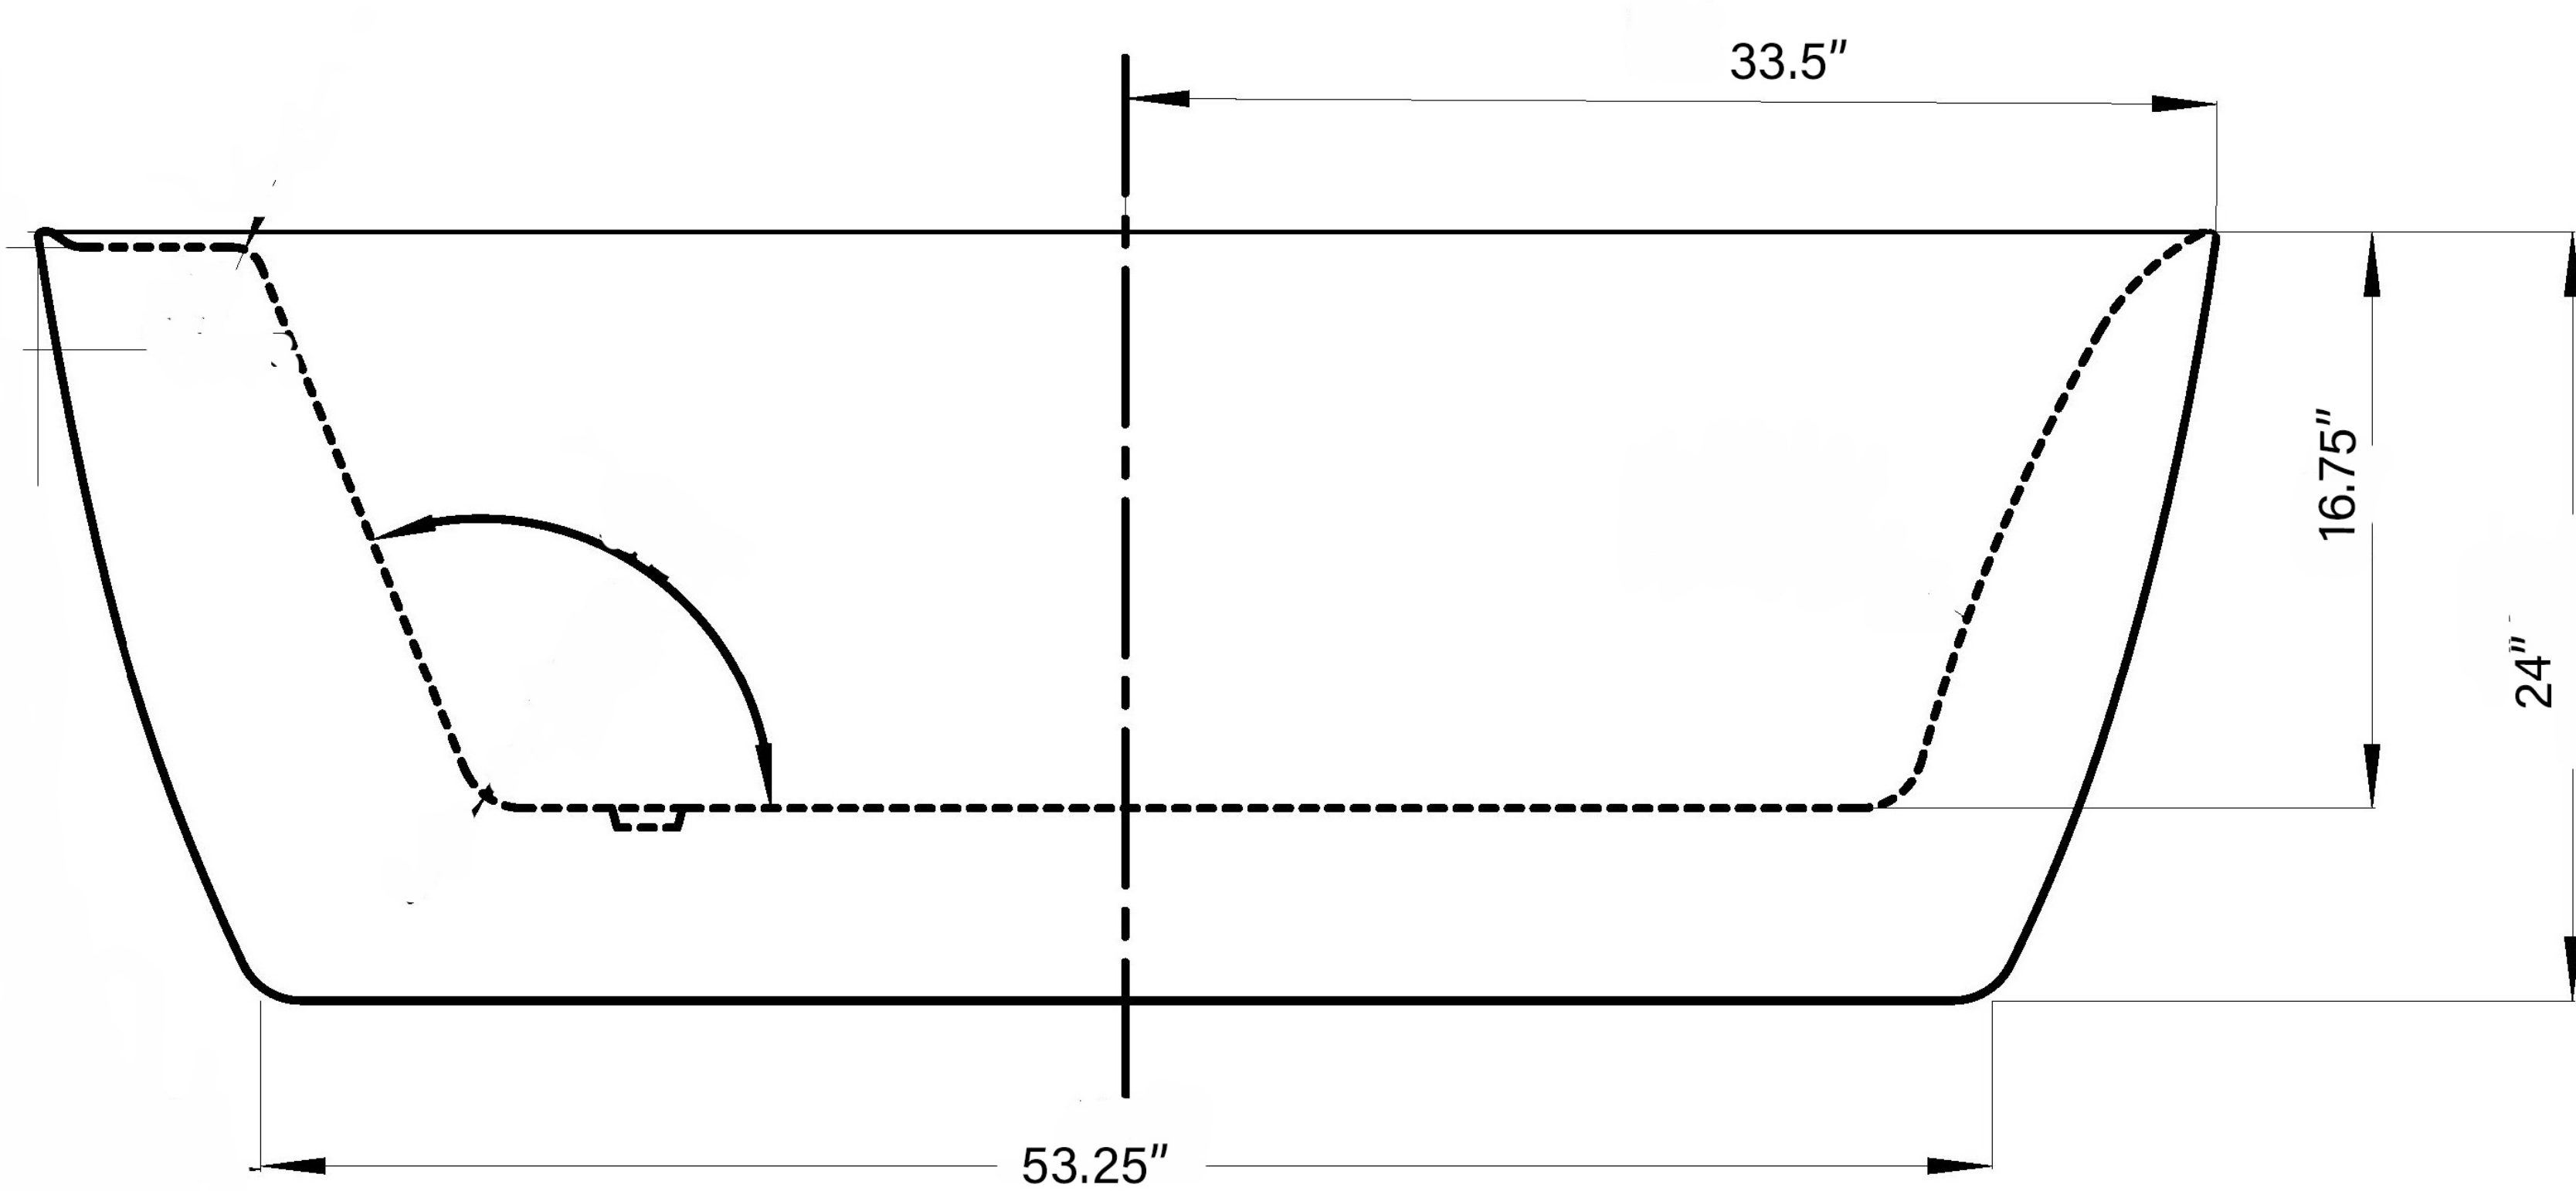

## FREESTANDING SOAKING TUB

### FEATURES

- Center Drain
- Acrylic with Fiberglass Reinforcement
- Contemporary Soaking Tub Design
- Integrated Tub Drain and Overflow
- Deck-Mount Faucet Capability
- Drop In Drain Compatible

### DIMENSIONS

- 67" L x 31" W x 23.5" H

### IMPORTANT:

Dimensions are nominal and may vary within range of tolerance established by CSA B45.5/IAMPOZI24