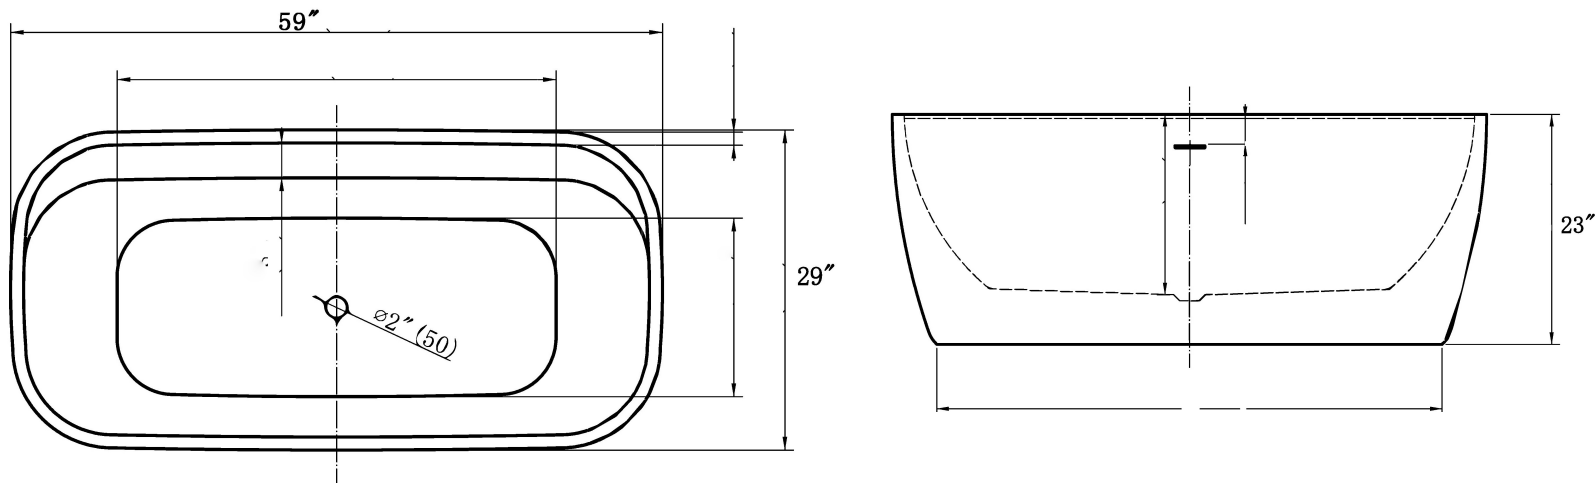

GRACEFUL I

FREESTANDING SOAKING TUB

FEATURES

- Center Drain
- Acrylic with Fiberglass Reinforcement
- Contemporary Soaking Tub Design
- Integrated Tub Drain and Overflow
- Deck-Mount Faucet Capability
- Drop In Drain Compatible

DIMENSIONS

- 59" L x 29" W x 23" H

COLORS/FINISHES

- Tub Color: White
- Finishes: White, Chrome, Brushed Nickel, & Oil Rubbed Bronze

IMPORTANT:

Dimensions are nominal and may vary within range of tolerance established by CSA B45.5/IAMPOZ124