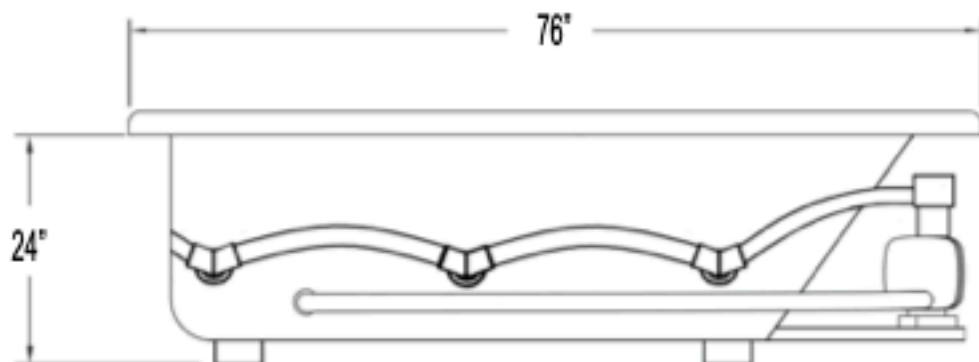

Four Person Tub

Carver Tubs
3303 Main Street
Grandview, MO 64030

BATHTUB DIMENSIONS: 76" x 76" x 24"

ROUGH IN: 73" x 73" x 24"

DECK CUT-OUT: 73" x 73"

FINISHED DECK HEIGHT: 24"

MATERIAL: Acrylic

TUB FLOOR: Slip-Resistant