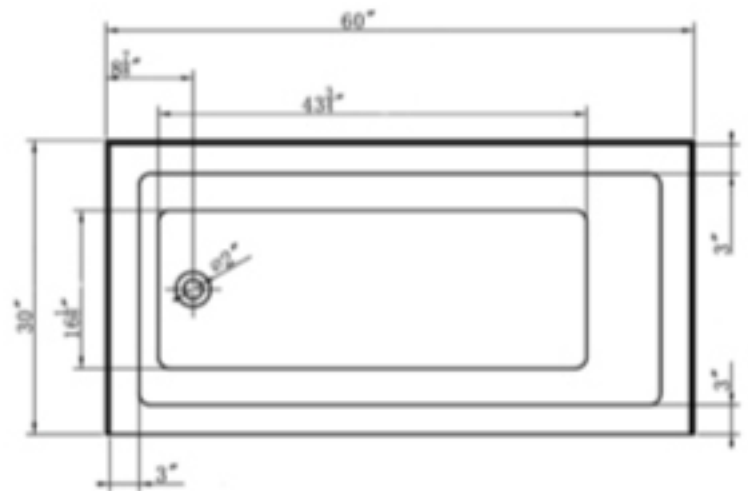

ALL6030

ALCOVE SOAKING TUB (LEFT HAND DRAIN)

FEATURES

- End Drain
- Acrylic with Fiberglass Reinforcement
- Contemporary Soaking Tub Design
- Tub Drain and Overflow Drilled
- Deck-Mount Faucet Capability
- Drop In Drain Compatible

DIMENSIONS

- 60" L x 30" W x 21.5" H

COLORS

- Tub Color: White

IMPORTANT:

Dimensions are nominal and may vary within range of tolerance established by CSA B45.5/IAMPOZ124