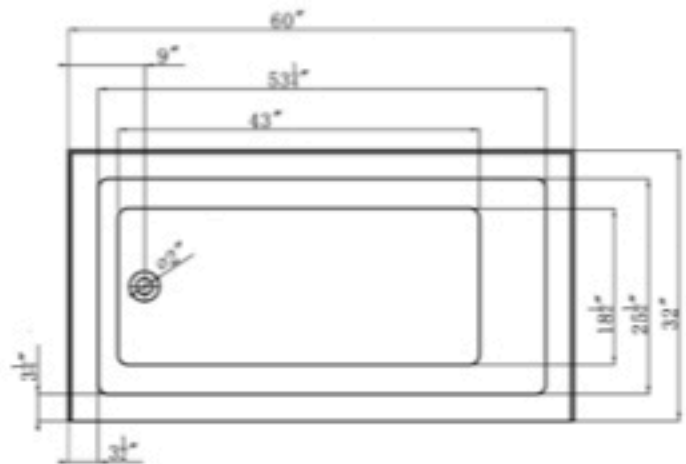

### DIMENSIONS

- 60" L x 32" W x 21.75" H

### IMPORTANT:

Dimensions are nominal and may vary within range of tolerance established by CSA B45.5/IAMPOZ124