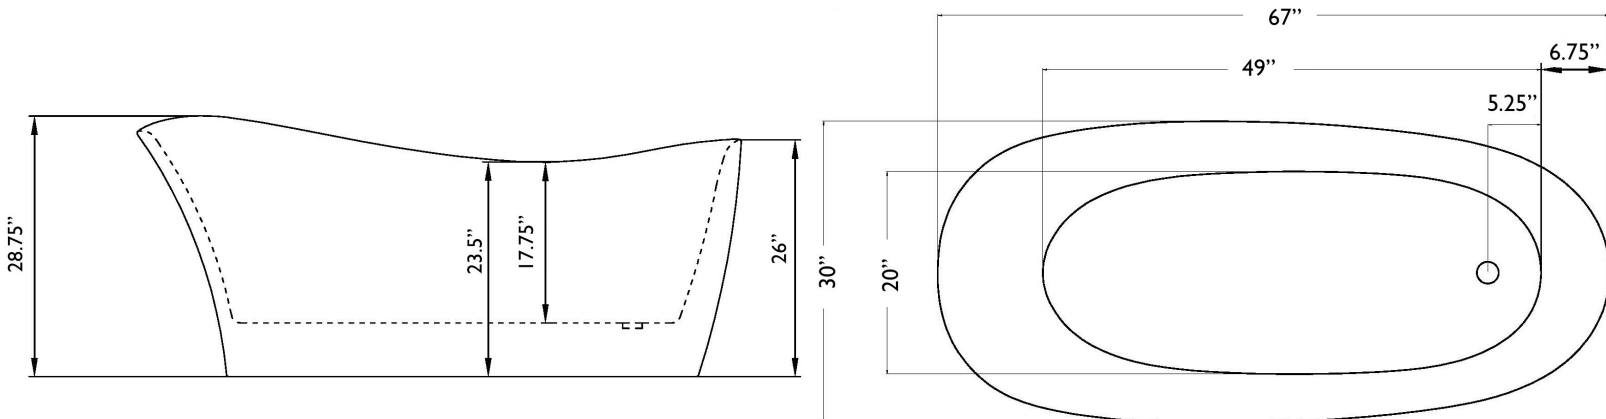

### FEATURES

- End Drain
- Acrylic with Fiberglass Reinforcement
- Contemporary Soaking Tub Design
- Integrated Tub Drain and Overflow
- Drop In Drain Compatible

### DIMENSIONS

- 67" L x 30" W x 28.75" H

### IMPORTANT:

Dimensions are nominal and may vary within range of tolerance established by CSA B45.5/IAMPOZ124