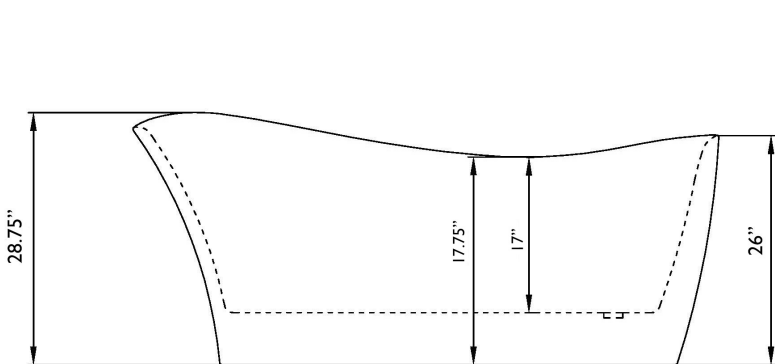

SERENITY II

FREESTANDING SOAKING TUB

FEATURES

- End Drain
- Acrylic with Fiberglass Reinforcement
- Contemporary Soaking Tub Design
- Integrated Tub Drain and Overflow
- Drop In Drain Compatible

DIMENSIONS

- 69" L x 33.5" W x 28.75" H

COLORS/FINISHES

- Tub Color: White
- Finishes: White, Chrome, Brushed Nickel, & Oil Rubbed Bronze

IMPORTANT:

Dimensions are nominal and may vary within range of tolerance established by CSA B45.5/IAMPOZ124