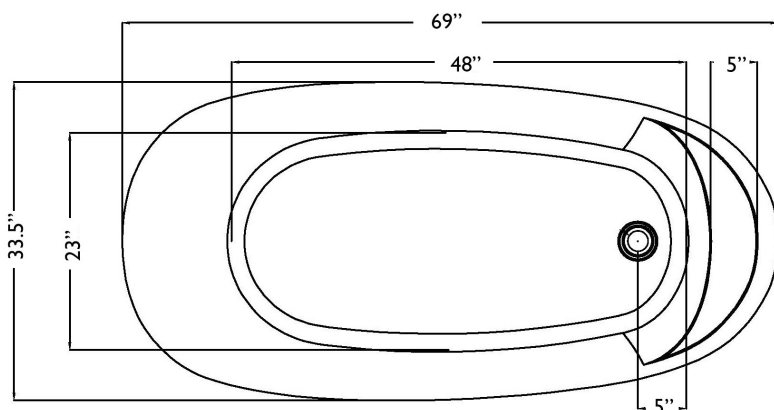

SERENITY II

FREESTANDING SOAKING TUB

FEATURES

- End Drain
- Acrylic with Fiberglass Reinforcement
- Contemporary Soaking Tub Design
- Integrated Tub Drain and Overflow
- Drop In Drain Compatible

DIMENSIONS

- 69" L x 33.5" W x 28.75" H

COLORS/FINISHES

- Tub Color: White
- Finishes: White, Chrome, Brushed Nickel, & Oil Rubbed Bronze

IMPORTANT:

Dimensions are nominal and may vary within range of tolerance established by CSA B45.5/IAMPOZ124